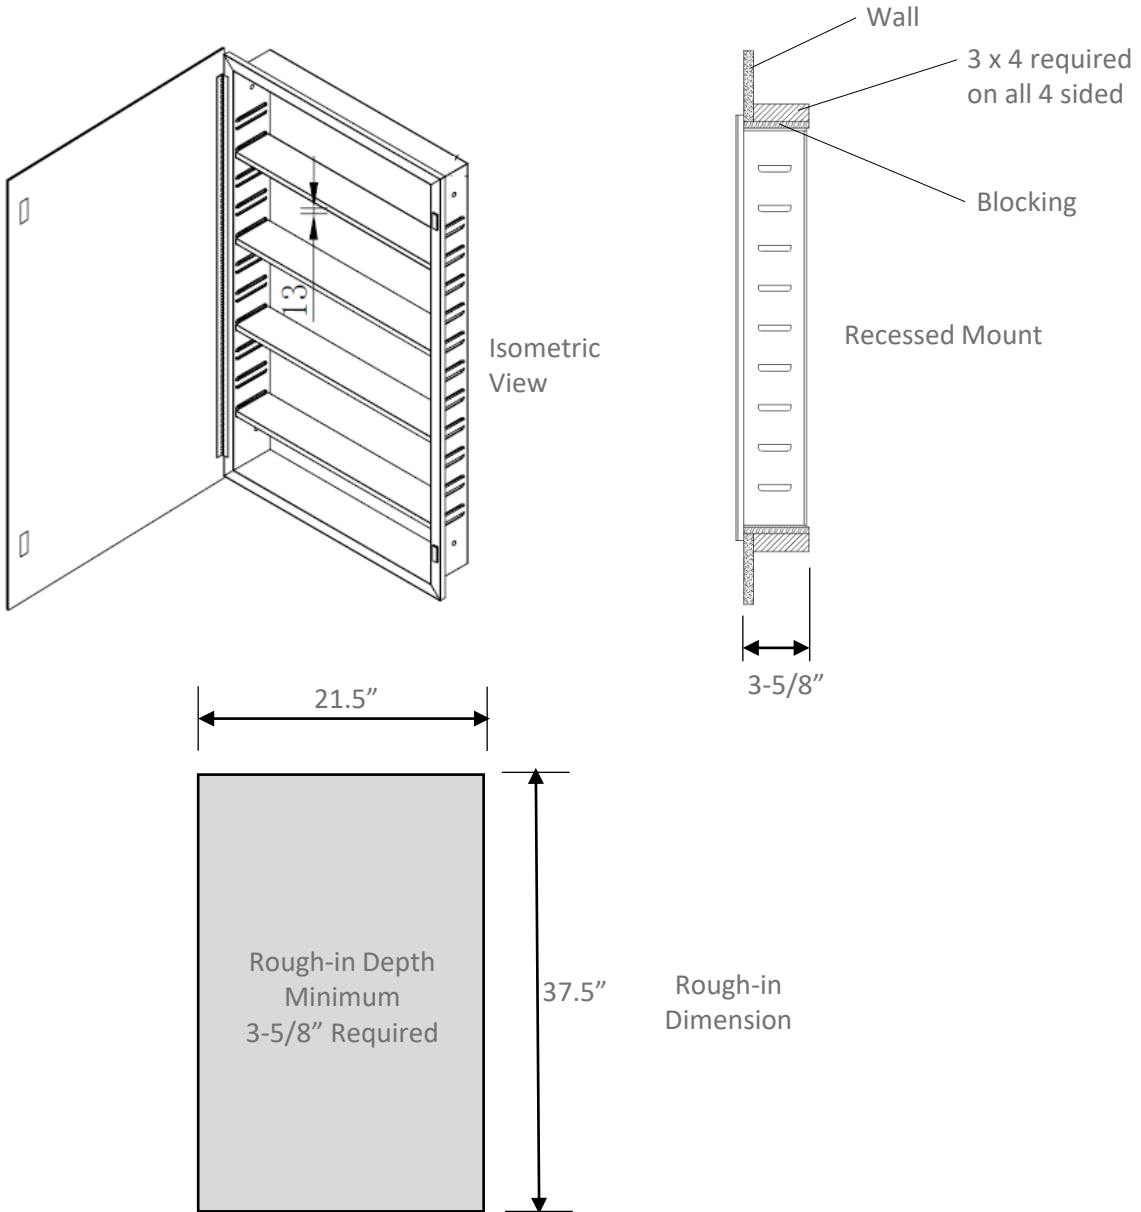

Technical Details

Disclaimer: Nerval makes every effort to provide accurate specification data. However, specification may change without notice. Please visit nerval website to see NERVAL'S TERMS AND CONDITIONS.