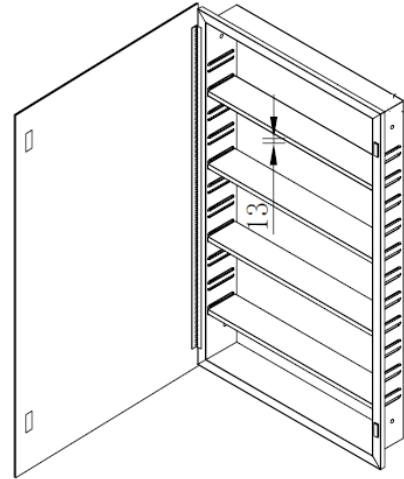

Model: MC-2440PE
Medicine Cabinet, Recessed Mount

- Overall Size: W24 "x D4.75"x H40
- Wall Hole Cutout: W21.5"x D3.625"x H37.5"
- Material: Steel
- Shelves: 4 Steel
- Construction: Welded
- Finish: Powder coated white
- Mirror: 3mm Polished edge
- Installation: Recessed-mount
- Clip-on accessories & magnet area provided with cabinet
- Brand: NERVAL
- Warranty: Limited 1 year
- **Custom Order Only**