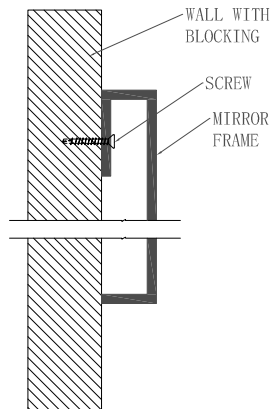

Black Framed Round Mirror

Black Framed Round Mirror

Item No: FM-34R-BK

- Size: 34" dia., 4mm Glass Mirror
- Thickness: 1.716"
- Mirror Backing: Silver
- Material: Black Metal Frame
- Mount Type: Wall mount
- Mirror Type: Accent, Bathroom, Dresser
- Installation Type: Hanging Hooks
- Custom sizes can be made for projects
- Brand: NERVAL
- Warranty: Limited 1 year

SECTION DETAIL

MIRROR BACK VIEW

ANCHOR CONNECTION HOLES

Disclaimer: Nerval makes every effort to provide accurate specification data. However, specification may change without notice. Please visit The Nerval website to see NERVAL'S TERMS AND CONDITIONS.