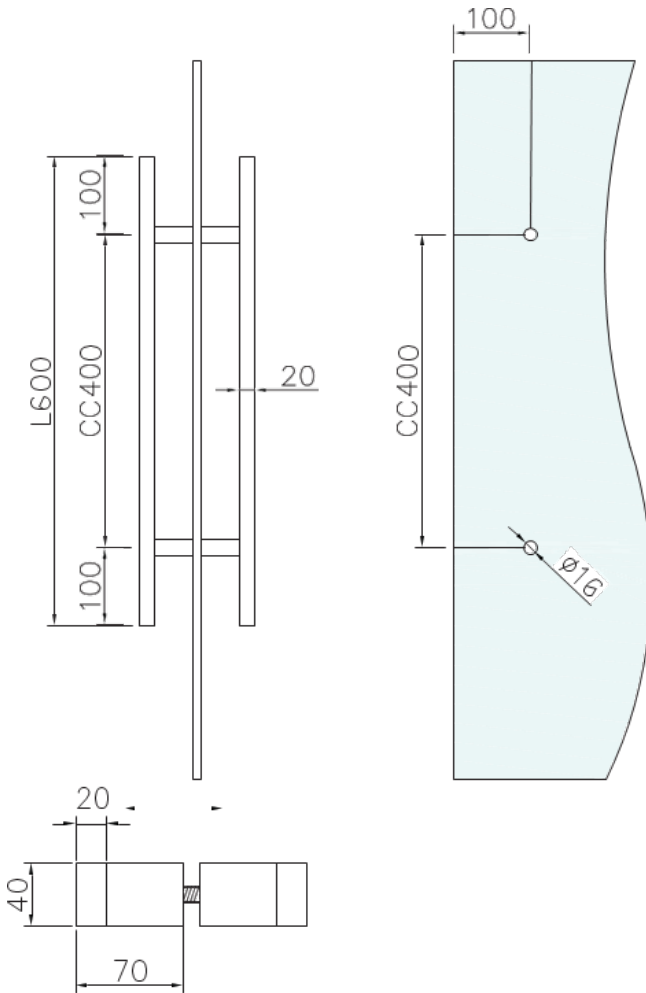

Pull Handle

Model: HW-SH600BK

- Size: 24"
- BRASS INSERTS
- BRASS COLLARS
- SOLID STAINLESS STEEL WASHERS
- STAINLESS STEEL BOLTS & SCREWS
- STAINLESS STEEL 304 CONSTRUCTION
- FINISH: BLACK

Disclaimer: Nerval makes every effort to provide accurate specification data. However, specification may change without notice. Please visit nerval website to see NERVAL'S TERMS AND CONDITIONS.