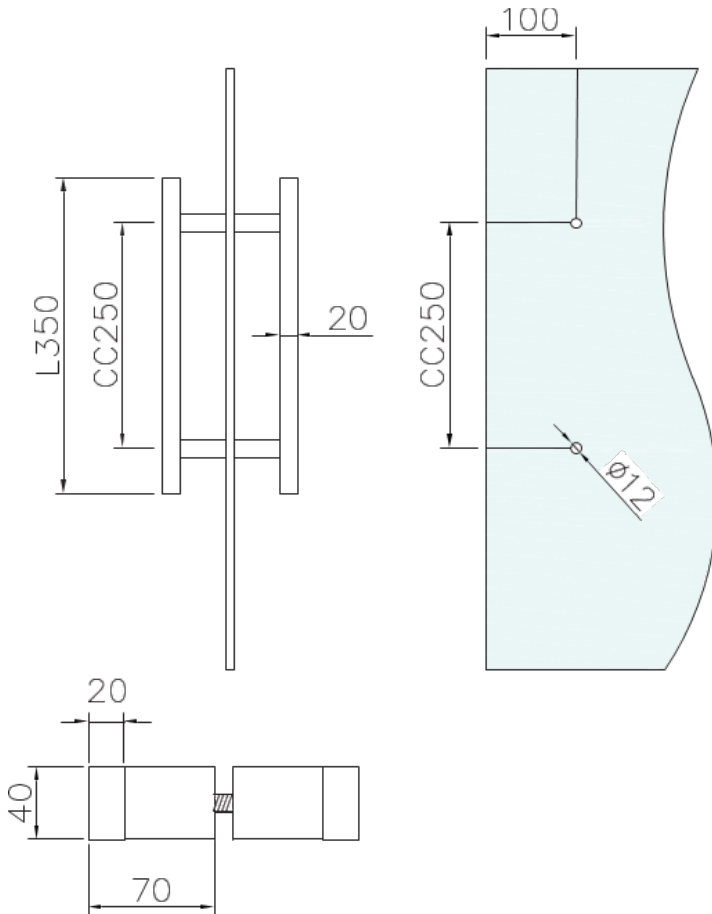

Pull Handle

Model: HW-SH350CP

- Size: 14"
- BRASS INSERTS
- BRASS COLLARS
- SOLID STAINLESS STEEL WASHERS
- STAINLESS STEEL BOLTS & SCREWS
- STAINLESS STEEL 304 CONSTRUCTION
- FINISH: CHROME POLISHED

Disclaimer: Nerval makes every effort to provide accurate specification data. However, specification may change without notice. Please visit nerval website to see NERVAL'S TERMS AND CONDITIONS.