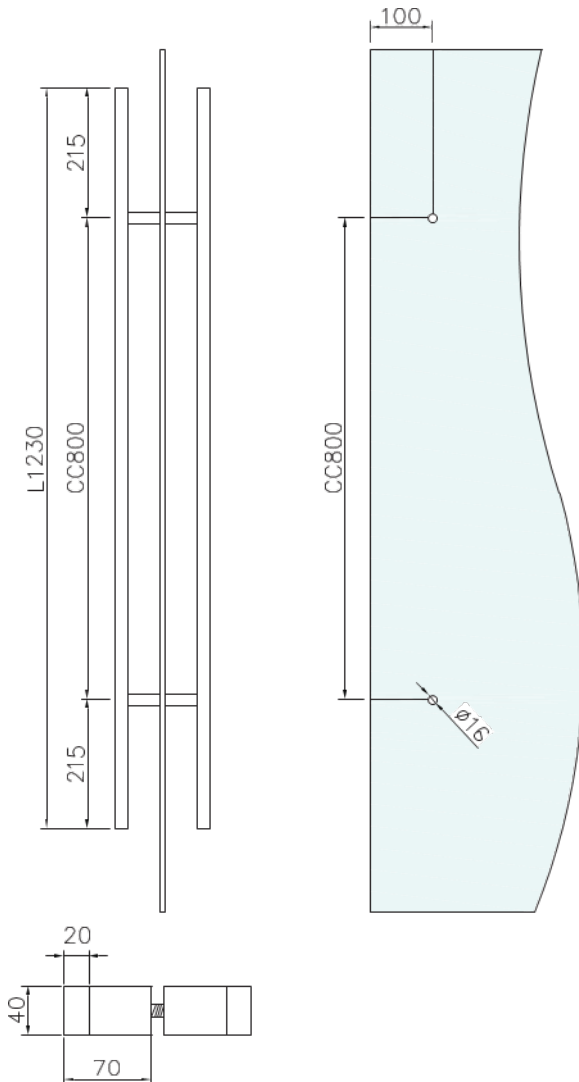

Pull Handle

Model: HW-SH1230CP

- Size: 48"
- BRASS INSERTS
- BRASS COLLARS
- SOLID STAINLESS STEEL WASHERS
- STAINLESS STEEL BOLTS & SCREWS
- STAINLESS STEEL 304 CONSTRUCTION
- FINISH: CHROME POLISHED

Disclaimer: Nerval makes every effort to provide accurate specification data. However, specification may change without notice. Please visit nerval website to see NERVAL'S TERMS AND CONDITIONS.