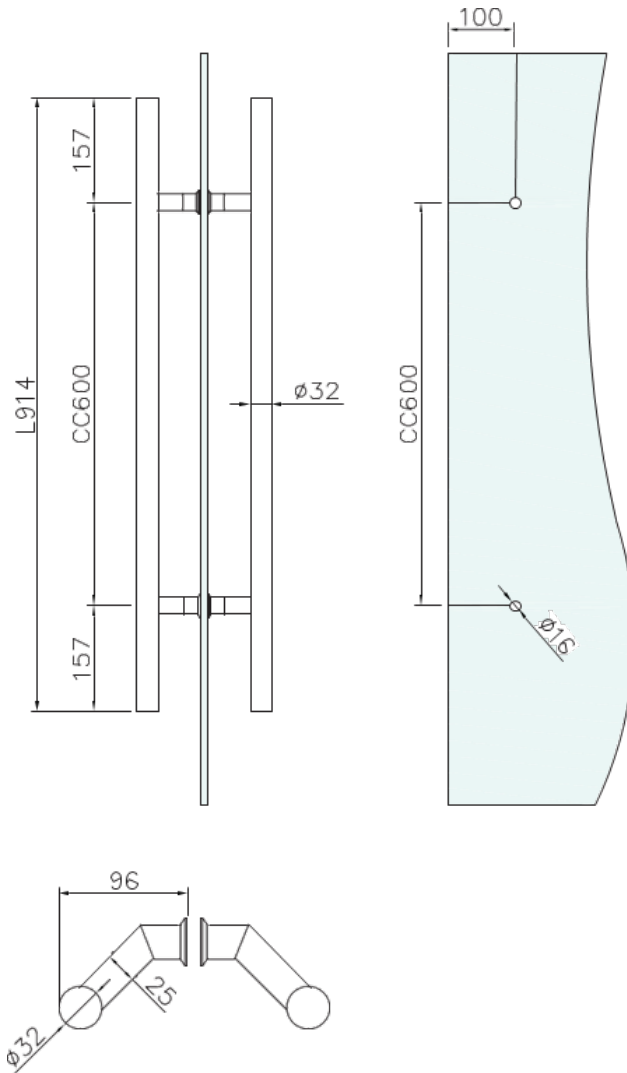

Pull Handle

Model: HW-ROH914CP

- Size: 36"
- BRASS INSERTS
- BRASS COLLARS
- SOLID STAINLESS STEEL WASHERS
- STAINLESS STEEL BOLTS & SCREWS
- STAINLESS STEEL 304 CONSTRUCTION
- FINISH: CHROME POLISHED

Disclaimer: Nerval makes every effort to provide accurate specification data. However, specification may change without notice. Please visit nerval website to see NERVAL'S TERMS AND CONDITIONS.