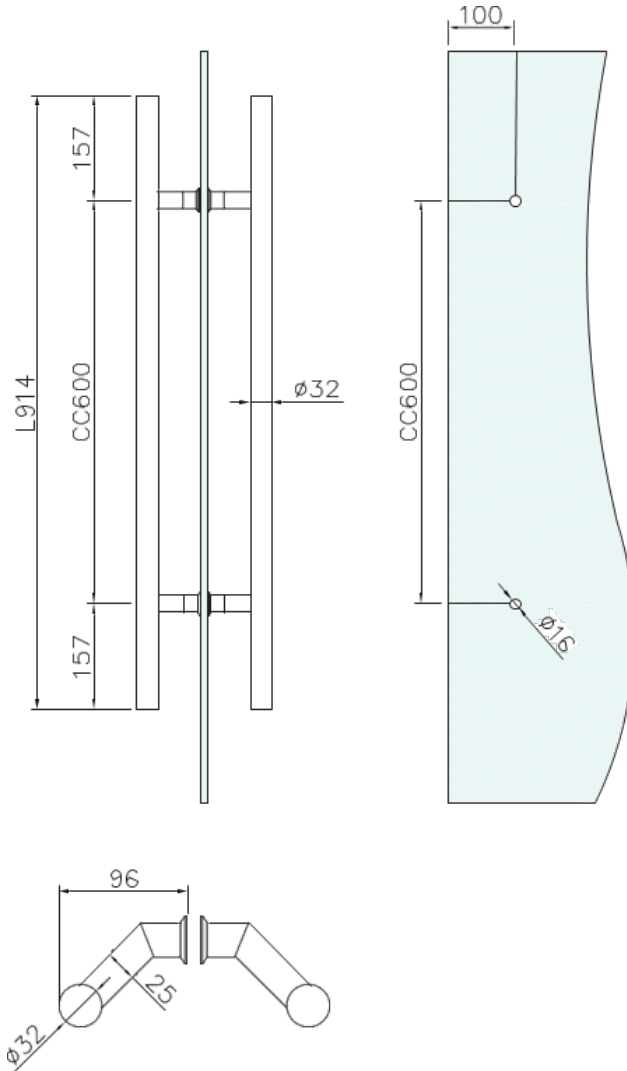

Pull Handle

Model: HW-ROH914BN

- Size: 36"
- BRASS INSERTS
- BRASS COLLARS
- SOLID STAINLESS STEEL WASHERS
- STAINLESS STEEL BOLTS & SCREWS
- STAINLESS STEEL 304 CONSTRUCTION
- FINISH: BRUSHED NICKEL

Disclaimer: Nerval makes every effort to provide accurate specification data. However, specification may change without notice. Please visit nerval website to see NERVAL'S TERMS AND CONDITIONS.