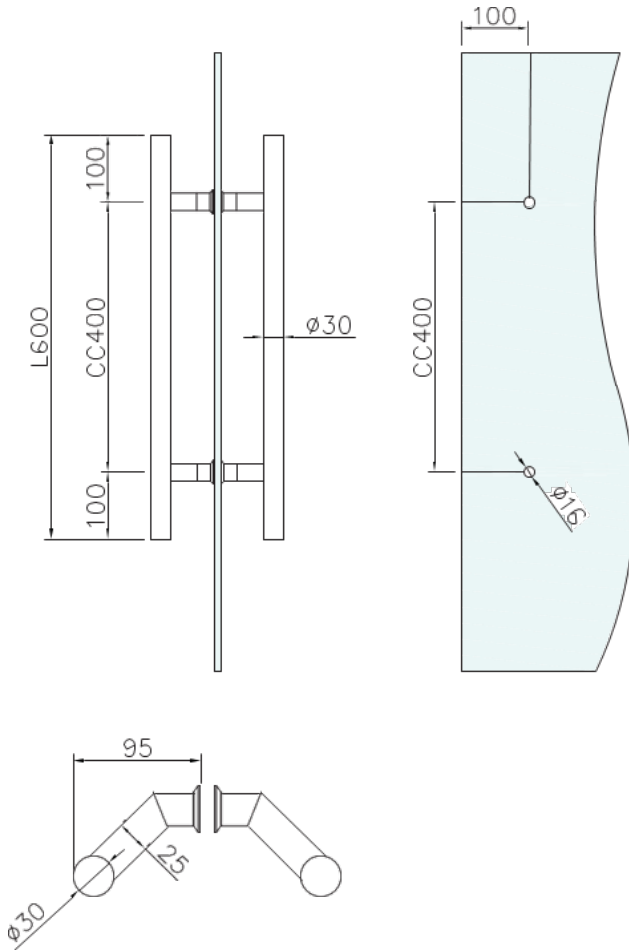

Pull Handle

Model: HW-ROH600CP

- Size: 24"
- BRASS INSERTS
- BRASS COLLARS
- SOLID STAINLESS STEEL WASHERS
- STAINLESS STEEL BOLTS & SCREWS
- STAINLESS STEEL 304 CONSTRUCTION
- FINISH: CHROME POLISHED

Disclaimer: Nerval makes every effort to provide accurate specification data. However, specification may change without notice. Please visit nerval website to see NERVAL'S TERMS AND CONDITIONS.