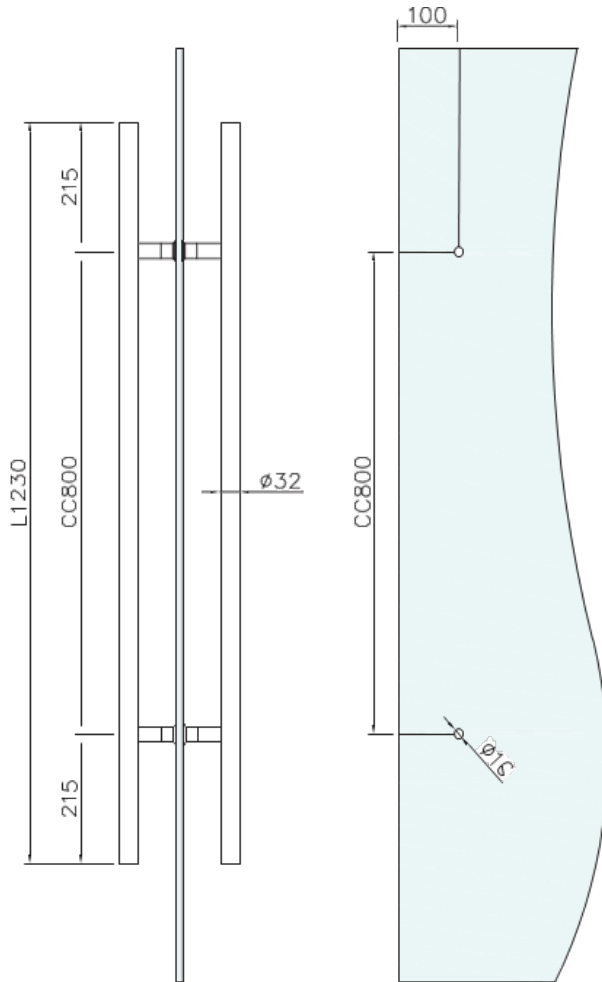

Pull Handle

Model: HW-ROH1230CP

- Size: 48"
- BRASS INSERTS
- BRASS COLLARS
- SOLID STAINLESS STEEL WASHERS
- STAINLESS STEEL BOLTS & SCREWS
- STAINLESS STEEL 304 CONSTRUCTION
- FINISH: CHROME POLISHED

Disclaimer: Nerval makes every effort to provide accurate specification data. However, specification may change without notice. Please visit nerval website to see NERVAL'S TERMS AND CONDITIONS.