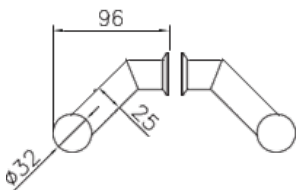

Pull Handle

Model: HW-ROH1230CP

- Size: 48"
- BRASS INSERTS
- BRASS COLLARS
- SOLID STAINLESS STEEL WASHERS
- STAINLESS STEEL BOLTS & SCREWS
- STAINLESS STEEL 304 CONSTRUCTION
- FINISH: CHROME POLISHED

Disclaimer: Nerval makes every effort to provide accurate specification data. However, specification may change without notice. Please visit nerval website to see NERVAL'S TERMS AND CONDITIONS.