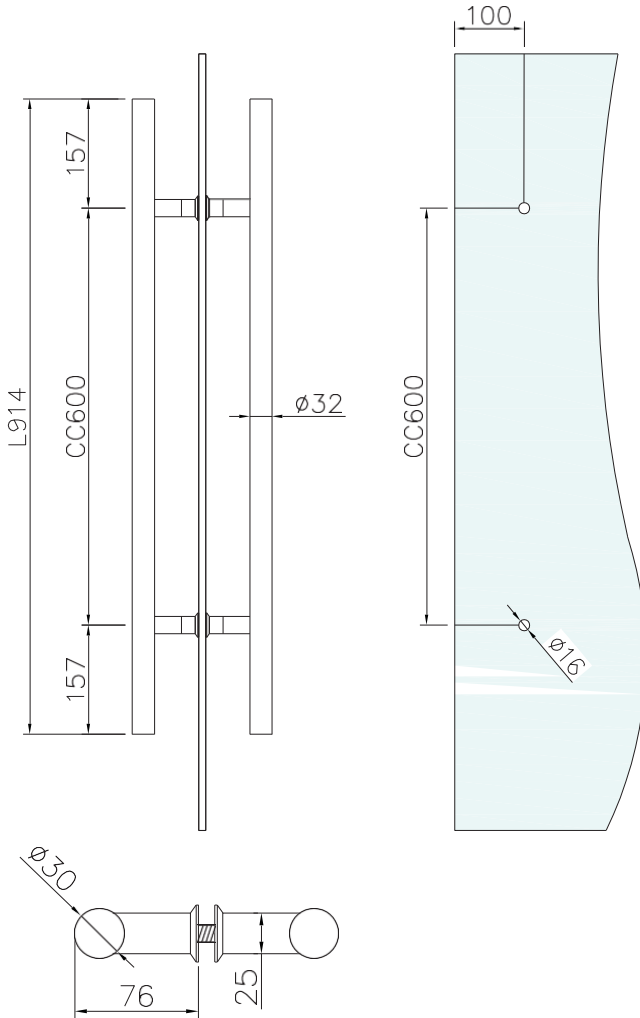

Pull Handle

Model: HW-RH914CP

- Size: 36"
- BRASS INSERTS
- BRASS COLLARS
- SOLID STAINLESS STEEL WASHERS
- STAINLESS STEEL BOLTS & SCREWS
- STAINLESS STEEL 304 CONSTRUCTION
- FINISH: CHROME POLISHED

Disclaimer: Nerval makes every effort to provide accurate specification data. However, specification may change without notice. Please visit nerval website to see NERVAL'S TERMS AND CONDITIONS.