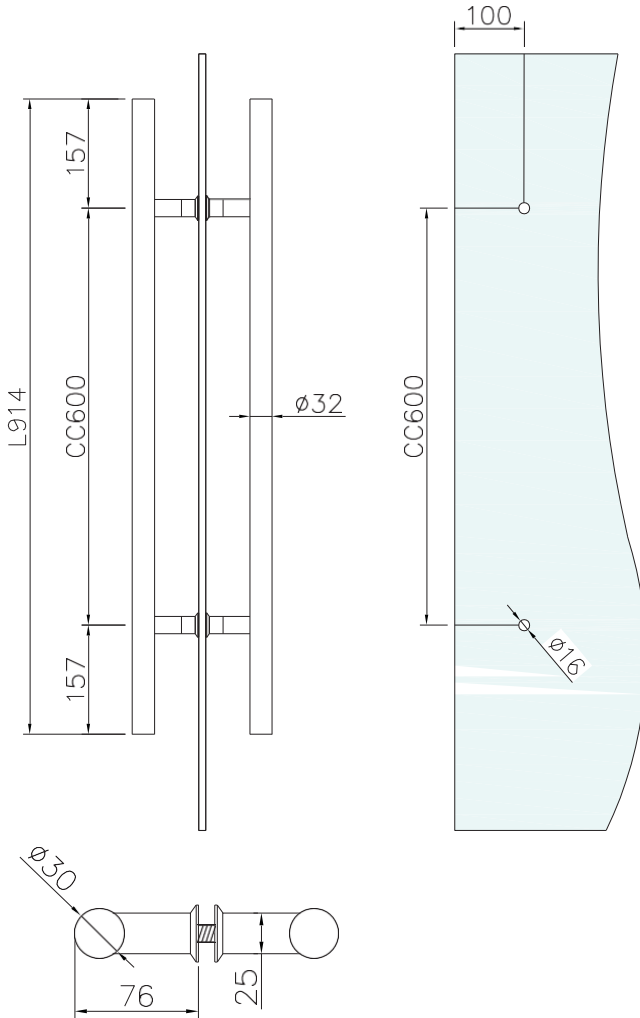

## Pull Handle

### Model: HW-RH914BN

- Size: 36"
- BRASS INSERTS
- BRASS COLLARS
- SOLID STAINLESS STEEL WASHERS
- STAINLESS STEEL BOLTS & SCREWS
- STAINLESS STEEL 304 CONSTRUCTION
- FINISH: BRUSHED NICKEL

Disclaimer: Nerval makes every effort to provide accurate specification data. However, specification may change without notice. Please visit nerval website to see NERVAL'S TERMS AND CONDITIONS.