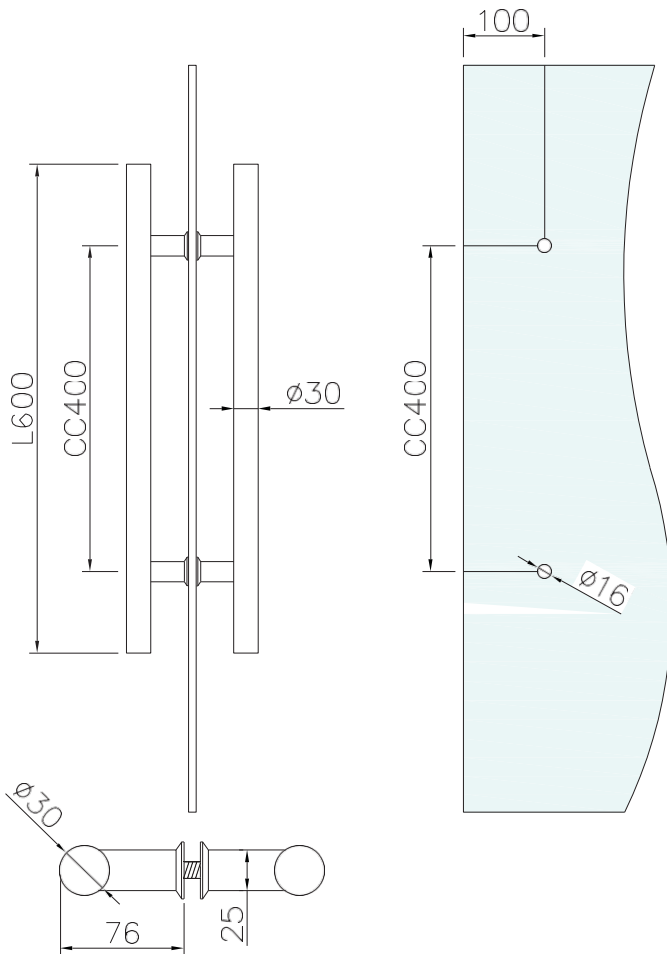

## Pull Handle

### Model: HW-RH600BN

- Size: 24"
- BRASS INSERTS
- BRASS COLLARS
- SOLID STAINLESS STEEL WASHERS
- STAINLESS STEEL BOLTS & SCREWS
- STAINLESS STEEL 304 CONSTRUCTION
- FINISH: BRUSHED NICKEL

Disclaimer: Nerval makes every effort to provide accurate specification data. However, specification may change without notice. Please visit nerval website to see NERVAL'S TERMS AND CONDITIONS.