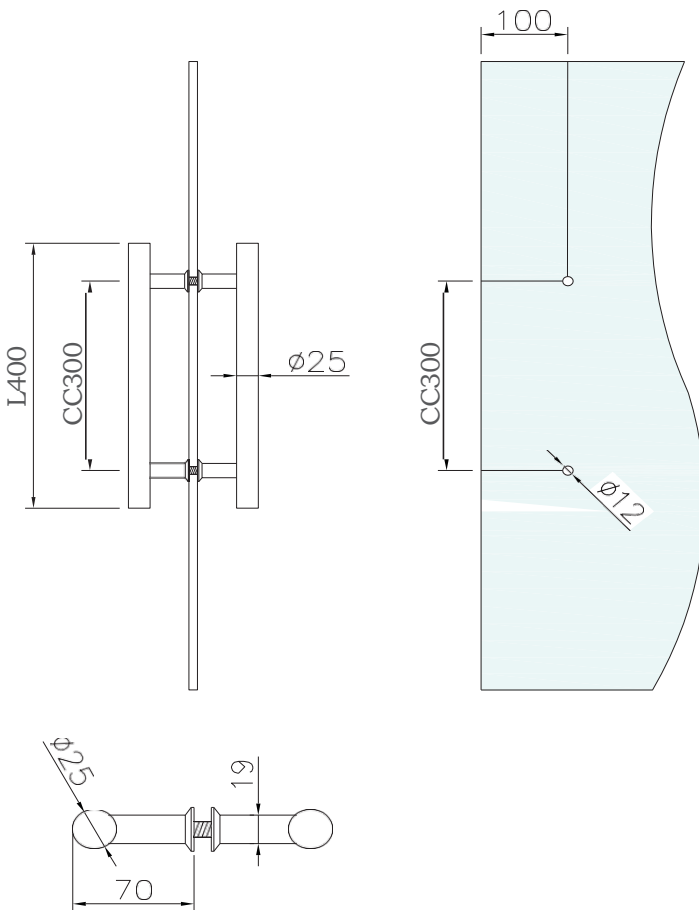

## Pull Handle

### Model: HW-RH400CP

- Size: 16"
- BRASS INSERTS
- BRASS COLLARS
- SOLID STAINLESS STEEL WASHERS
- STAINLESS STEEL BOLTS & SCREWS
- STAINLESS STEEL 304 CONSTRUCTION
- FINISH: CHROME POLISHED

Disclaimer: Nerval makes every effort to provide accurate specification data. However, specification may change without notice. Please visit nerval website to see NERVAL'S TERMS AND CONDITIONS.