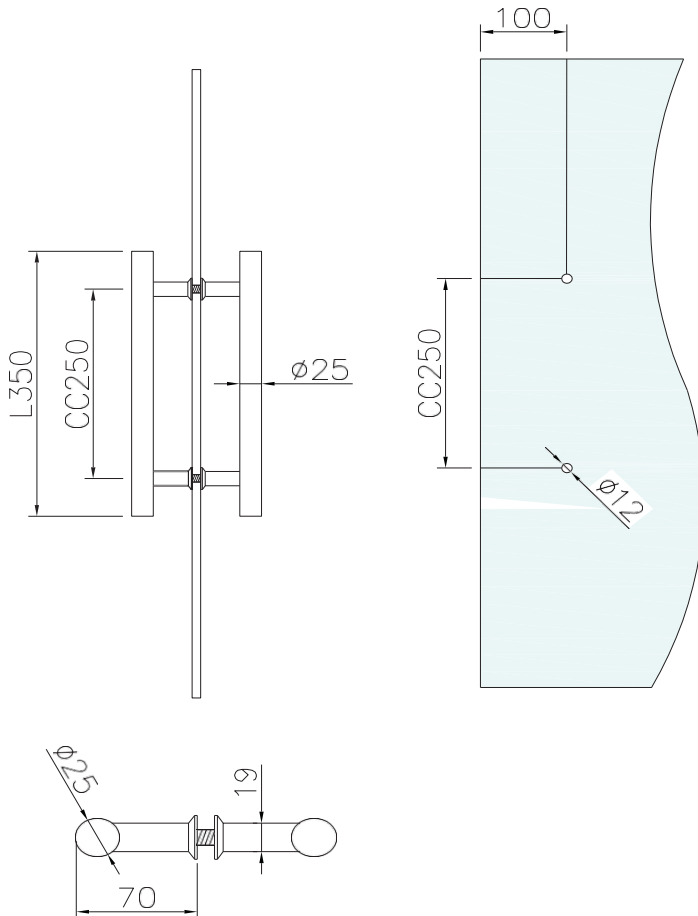

## Pull Handle

### Model: HW-RH350CP

- Size: 14"
- BRASS INSERTS
- BRASS COLLARS
- SOLID STAINLESS STEEL WASHERS
- STAINLESS STEEL BOLTS & SCREWS
- STAINLESS STEEL 304 CONSTRUCTION
- FINISH: CHROME POLISHED

Disclaimer: Nerval makes every effort to provide accurate specification data. However, specification may change without notice. Please visit nerval website to see NERVAL'S TERMS AND CONDITIONS.