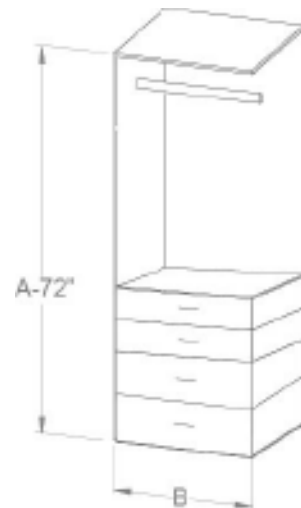

## Configurations

**CBKT-CR**  
Single hang

**CBKT-CRS**  
Half hang with 4 shelves

**CBKT-CR1**  
Single hang with shelf

**CBKT-CR2**  
Double hang

**CBKT-CRD**  
Single hang with 4 drawers

Disclaimer: Nerval makes every effort to provide accurate specification data. However, specification may change without notice. Please visit nerval website to see NERVAL'S TERMS AND CONDITIONS.

## Configurations

**CBKT-CSD**  
Tower with 4 shelves  
and 4 drawers

**CBKT-CRSH**  
Half hang with 3 shoe shelves

**CBKT-CSSH**  
Tower with 4 shelves and 3 shoe  
shelves

Disclaimer: Nerval makes every effort to provide accurate specification data. However, specification may change without notice. Please visit nerval website to see NERVAL'S TERMS AND CONDITIONS.