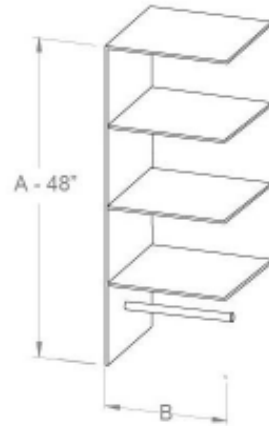

### Custom Made Closets

- Material: TFL ¾", Plastic Laminate
- Edge Tape: 1mm
- Slides: Soft close under-mount
- Hinge: Soft close
- Rod: Oval aluminum
- Pull Handle: Many styles available
- Tie rack, belt rack & other optional items are available
- 20 Colors available to choose from
- Brand: NERVAL
- Warranty: Limited 1 year

## Configurations

**CBKT-CR**  
Single hang

**CBKT-CRS**  
Half hang with 4 shelves

**CBKT-CR1**  
Single hang with shelf

**CBKT-CR2**  
Double hang

**CBKT-CRD**  
Single hang with 4 drawers

Disclaimer: Nerval makes every effort to provide accurate specification data. However, specification may change without notice. Please visit nerval website to see NERVAL'S TERMS AND CONDITIONS.