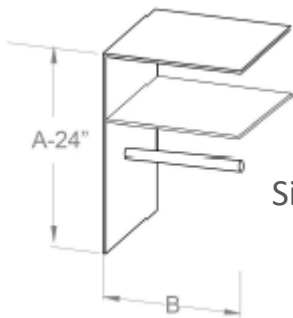

## Configurations

**CBKT-CR**  
Single hang

**CBKT-CRS**  
Half hang with 4 shelves

**CBKT-CR1**  
Single hang with shelf

**CBKT-CR2**  
Double hang

**CBKT-CRD**  
Single hang with 4 drawers

Disclaimer: Nerval makes every effort to provide accurate specification data. However, specification may change without notice. Please visit nerval website to see NERVAL'S TERMS AND CONDITIONS.