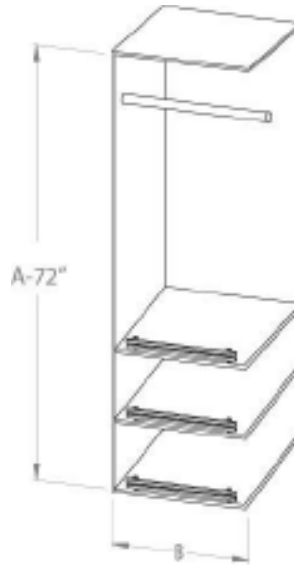

## Configurations

**CBKT-CR**  
Single hang

**CBKT-CRS**  
Half hang with 4 shelves

**CBKT-CR1**  
Single hang with shelf

**CBKT-CR2**  
Double hang

**CBKT-CRD**  
Single hang with 4 drawers

Disclaimer: Nerval makes every effort to provide accurate specification data. However, specification may change without notice. Please visit nerval website to see NERVAL'S TERMS AND CONDITIONS.

## Configurations

**CBKT-CSD**  
Tower with 4 shelves  
and 4 drawers

**CBKT-CRSH**  
Half hang with 3 shoe shelves

**CBKT-CSSH**  
Tower with 4 shelves and 3 shoe  
shelves

Disclaimer: Nerval makes every effort to provide accurate specification data. However, specification may change without notice. Please visit nerval website to see NERVAL'S TERMS AND CONDITIONS.