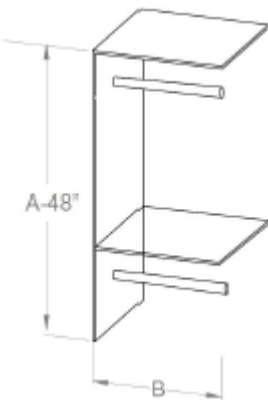

## Configurations

**CBKT-CR**  
Single hang

**CBKT-CRS**  
Half hang with 4 shelves

**CBKT-CR1**  
Single hang with shelf

**CBKT-CR2**  
Double hang

**CBKT-CRD**  
Single hang with 4 drawers

Disclaimer: Nerval makes every effort to provide accurate specification data. However, specification may change without notice. Please visit nerval website to see NERVAL'S TERMS AND CONDITIONS.

## Configurations

**CBKT-CSD**  
Tower with 4 shelves  
and 4 drawers

**CBKT-CRSH**  
Half hang with 3 shoe shelves

**CBKT-CSSH**  
Tower with 4 shelves and 3 shoe  
shelves

Disclaimer: Nerval makes every effort to provide accurate specification data. However, specification may change without notice. Please visit nerval website to see NERVAL'S TERMS AND CONDITIONS.