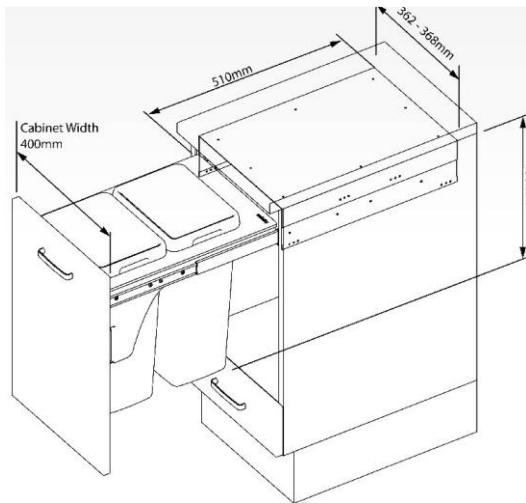

Trash Bin Double

Model: HW-TB400-18L

Desc: Trash Bin Double

Fit Size: 362-368(W) X 506(D) X 470(H)MM

Color: One White & One Grey

Capacity:: 18L x 2

Cabinet Size: 350mm

Product Features:

- Clip-on Bag Holder
- Concealed Bag Liners
- Easily Removable Bins
- Integrated Bin Handle
- Full Extension Soft-close Slides
- Large & Study Bins
- Door Mount Bracket
- Kit includes: Soft-Close Concealed Slides