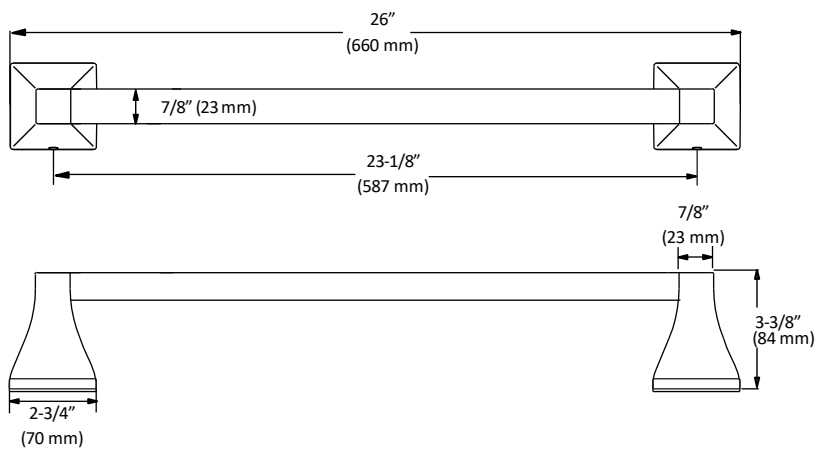

**MODEL: CLARA (2100BN SERIES)**

**TOWEL BAR**

BA-2101BN

**TOILET PAPER HOLDER**

BA-2102BN

**ROBE HOOK**

BA-2103BN

**HAND TOWEL RING**

BA-2104BN

**FEATURES**

- Concealed surface mount
- Mounting hardware included
- BN (Brushed Nickel)

**TOWEL BAR**

Disclaimer: Nerval makes every effort to provide accurate specification data. However, specification may change without notice. Please visit the Nerval website to see NERVAL'S TERMS AND CONDITIONS.

**TOILET PAPER HOLDER**

**ROBE HOOK DOUBLE**

**HAND TOWEL RING**

Disclaimer: Nerval makes every effort to provide accurate specification data. However, specification may change without notice. Please visit the Nerval website to see NERVAL'S TERMS AND CONDITIONS.