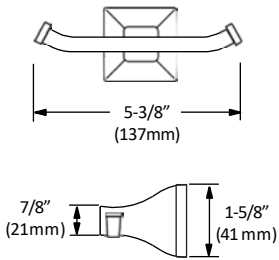

BA-2104BN

**FEATURES**

- Concealed surface mount
- Mounting hardware included
- BN (Brushed Nickel)

**TOWEL BAR**

Disclaimer: Nerval makes every effort to provide accurate specification data. However, specification may change without notice. Please visit the Nerval website to see NERVAL'S TERMS AND CONDITIONS.

**TOILET PAPER HOLDER**

**ROBE HOOK DOUBLE**

**HAND TOWEL RING**

Disclaimer: Nerval makes every effort to provide accurate specification data. However, specification may change without notice. Please visit the Nerval website to see NERVAL'S TERMS AND CONDITIONS.