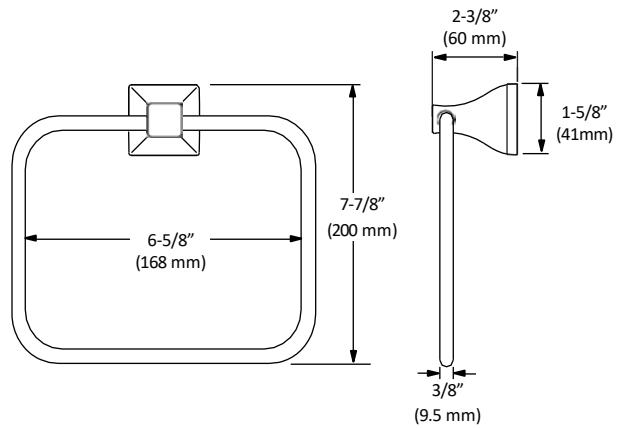

BA-2104BN

**FEATURES**

- Concealed surface mount
- Mounting hardware included
- BN (Brushed Nickel)

**TOWEL BAR**

Disclaimer: Nerval makes every effort to provide accurate specification data. However, specification may change without notice. Please visit the Nerval website to see NERVAL'S TERMS AND CONDITIONS.

**TOILET PAPER HOLDER**

**ROBE HOOK DOUBLE**

**HAND TOWEL RING**

Disclaimer: Nerval makes every effort to provide accurate specification data. However, specification may change without notice. Please visit the Nerval website to see NERVAL'S TERMS AND CONDITIONS.