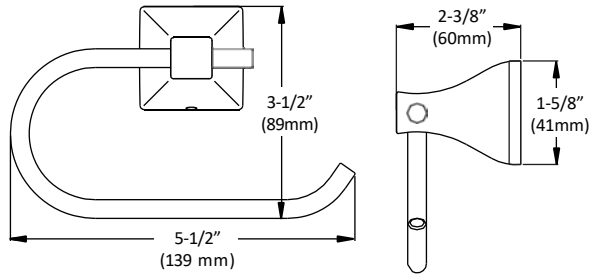

BA-2104BN

**FEATURES**

- Concealed surface mount
- Mounting hardware included
- BN (Brushed Nickel)

**TOWEL BAR**

Disclaimer: Nerval makes every effort to provide accurate specification data. However, specification may change without notice. Please visit the Nerval website to see NERVAL'S TERMS AND CONDITIONS.

**TOILET PAPER HOLDER**

**ROBE HOOK DOUBLE**

**HAND TOWEL RING**

Disclaimer: Nerval makes every effort to provide accurate specification data. However, specification may change without notice. Please visit the Nerval website to see NERVAL'S TERMS AND CONDITIONS.