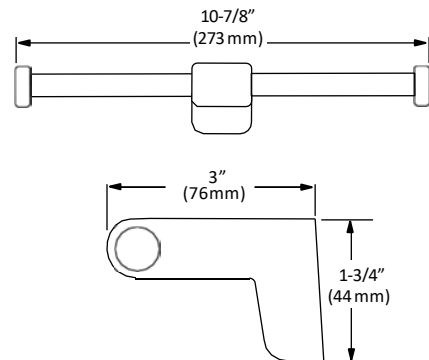

BA-1904CP

TOILET PAPER HOLDER DOUBLE

BA-1906CP

FEATURES

- Concealed surface mount
- Mounting hardware included
- CP (Chrome Polished)

Disclaimer: Nerval makes every effort to provide accurate specification data. However, specification may change without notice. Please visit the Nerval website to see NERVAL'S TERMS AND CONDITIONS.

Bathroom Set

TOILET PAPER HOLDER

ROBE HOOK

HAND TOWEL RING

TOILET PAPER HOLDER DOUBLE

Disclaimer: Nerval makes every effort to provide accurate specification data. However, specification may change without notice. Please visit the Nerval website to see NERVAL'S TERMS AND CONDITIONS.