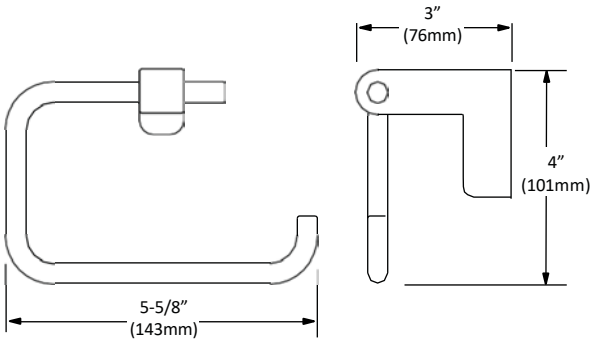

BA-1904CP

TOILET PAPER HOLDER DOUBLE

BA-1906CP

FEATURES

- Concealed surface mount
- Mounting hardware included
- CP (Chrome Polished)

Disclaimer: Nerval makes every effort to provide accurate specification data. However, specification may change without notice. Please visit the Nerval website to see NERVAL'S TERMS AND CONDITIONS.

Bathroom Set

TOILET PAPER HOLDER

ROBE HOOK

HAND TOWEL RING

TOILET PAPER HOLDER DOUBLE

Disclaimer: Nerval makes every effort to provide accurate specification data. However, specification may change without notice. Please visit the Nerval website to see NERVAL'S TERMS AND CONDITIONS.