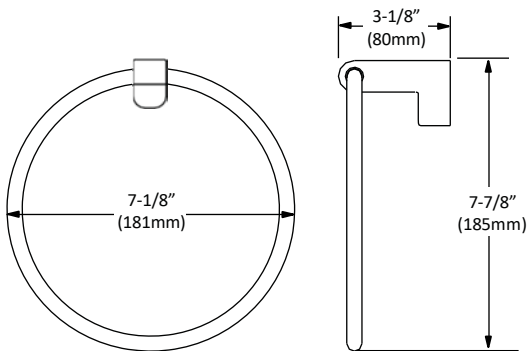

BA-1904CP

TOILET PAPER HOLDER DOUBLE

BA-1906CP

FEATURES

- Concealed surface mount
- Mounting hardware included
- CP (Chrome Polished)

Disclaimer: Nerval makes every effort to provide accurate specification data. However, specification may change without notice. Please visit the Nerval website to see NERVAL'S TERMS AND CONDITIONS.

Bathroom Set

TOILET PAPER HOLDER

ROBE HOOK

HAND TOWEL RING

TOILET PAPER HOLDER DOUBLE

Disclaimer: Nerval makes every effort to provide accurate specification data. However, specification may change without notice. Please visit the Nerval website to see NERVAL'S TERMS AND CONDITIONS.