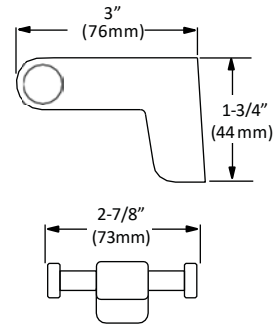

BA-1904CP

TOILET PAPER HOLDER DOUBLE

BA-1906CP

FEATURES

- Concealed surface mount
- Mounting hardware included
- CP (Chrome Polished)

Disclaimer: Nerval makes every effort to provide accurate specification data. However, specification may change without notice. Please visit the Nerval website to see NERVAL'S TERMS AND CONDITIONS.

Bathroom Set

TOILET PAPER HOLDER

ROBE HOOK

HAND TOWEL RING

TOILET PAPER HOLDER DOUBLE

Disclaimer: Nerval makes every effort to provide accurate specification data. However, specification may change without notice. Please visit the Nerval website to see NERVAL'S TERMS AND CONDITIONS.