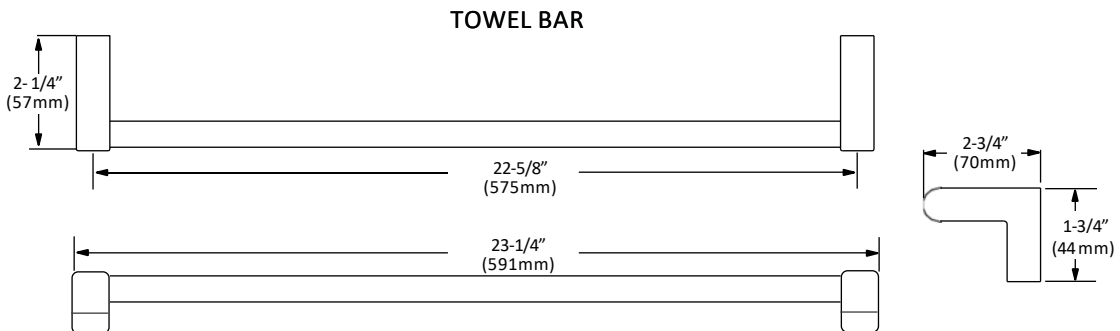

BA-1904CP

TOILET PAPER HOLDER DOUBLE

BA-1906CP

FEATURES

- Concealed surface mount
- Mounting hardware included
- CP (Chrome Polished)

Disclaimer: Nerval makes every effort to provide accurate specification data. However, specification may change without notice. Please visit the Nerval website to see NERVAL'S TERMS AND CONDITIONS.