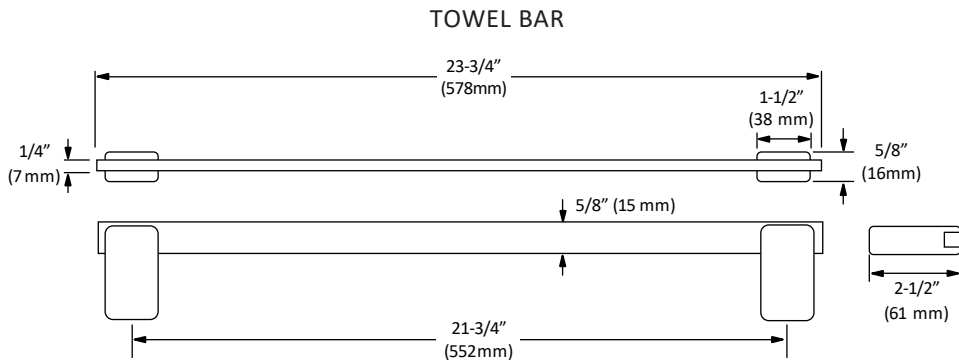

Bathroom Set

MODEL: BELLA (1800CP SERIES)

TOWEL BAR

BA-1801CP

TOILET PAPER HOLDER

BA-1802CP

ROBE HOOK DOUBLE

BA-1803CP

HAND TOWEL RING

BA-1804CP

FEATURES

- Concealed surface mount
- Mounting hardware included
- CP (Chrome Polished)

Disclaimer: Nerval makes every effort to provide accurate specification data. However, specification may change without notice. Please visit the Nerval website to see NERVAL'S TERMS AND CONDITIONS.

TOILET PAPER HOLDER

ROBE HOOK DOUBLE

HAND TOWEL RING

Disclaimer: Nerval makes every effort to provide accurate specification data. However, specification may change without notice. Please visit the Nerval website to see NERVAL'S TERMS AND CONDITIONS.