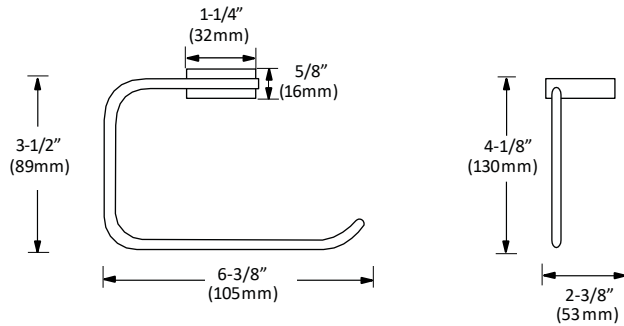

HAND TOWEL RING

BA-1804CP

FEATURES

- Concealed surface mount
- Mounting hardware included
- CP (Chrome Polished)

Disclaimer: Nerval makes every effort to provide accurate specification data. However, specification may change without notice. Please visit the Nerval website to see NERVAL'S TERMS AND CONDITIONS.

TOILET PAPER HOLDER

ROBE HOOK DOUBLE

HAND TOWEL RING

Disclaimer: Nerval makes every effort to provide accurate specification data. However, specification may change without notice. Please visit the Nerval website to see NERVAL'S TERMS AND CONDITIONS.