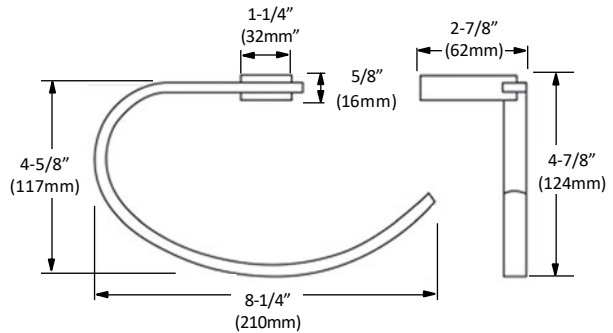

HAND TOWEL RING

BA-1804CP

FEATURES

- Concealed surface mount
- Mounting hardware included
- CP (Chrome Polished)

Disclaimer: Nerval makes every effort to provide accurate specification data. However, specification may change without notice. Please visit the Nerval website to see NERVAL'S TERMS AND CONDITIONS.

TOILET PAPER HOLDER

ROBE HOOK DOUBLE

HAND TOWEL RING

Disclaimer: Nerval makes every effort to provide accurate specification data. However, specification may change without notice. Please visit the Nerval website to see NERVAL'S TERMS AND CONDITIONS.