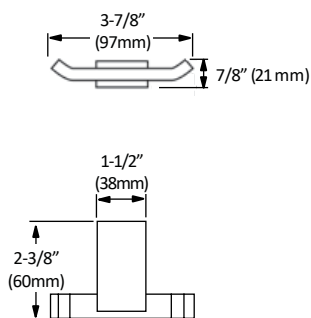

HAND TOWEL RING

BA-1804CP

FEATURES

- Concealed surface mount
- Mounting hardware included
- CP (Chrome Polished)

Disclaimer: Nerval makes every effort to provide accurate specification data. However, specification may change without notice. Please visit the Nerval website to see NERVAL'S TERMS AND CONDITIONS.

TOILET PAPER HOLDER

ROBE HOOK DOUBLE

HAND TOWEL RING

Disclaimer: Nerval makes every effort to provide accurate specification data. However, specification may change without notice. Please visit the Nerval website to see NERVAL'S TERMS AND CONDITIONS.