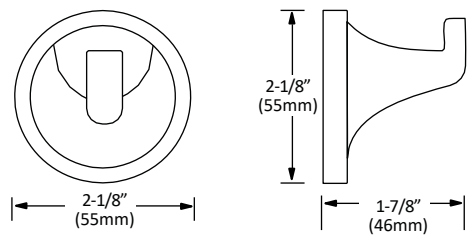

ROBE HOOK

Disclaimer: Nerval makes every effort to provide accurate specification data. However, specification may change without notice. Please visit the Nerval website to see NERVAL'S TERMS AND CONDITIONS.