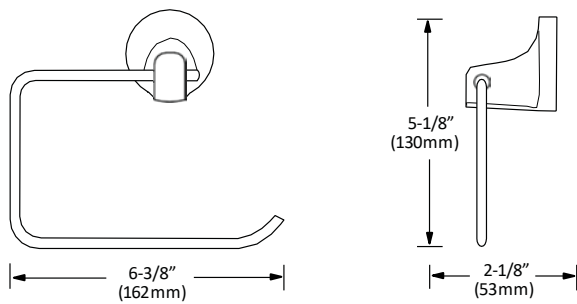

Bathroom Set

MODEL: MAYA (1700CP SERIES)

TOWEL BAR
TOILET PAPER HOLDER
ROBE HOOK
HAND TOWEL RING
SOLD AS SET OF 4PCS

FEATURES

- Concealed surface mount
- Mounting hardware included
- CP (Chrome Polished)

TOWEL BAR

Disclaimer: Nerval makes every effort to provide accurate specification data. However, specification may change without notice. Please visit the Nerval website to see NERVAL'S TERMS AND CONDITIONS.

HAND TOWEL RING

TOILET PAPER HOLDER

ROBE HOOK

Disclaimer: Nerval makes every effort to provide accurate specification data. However, specification may change without notice. Please visit the Nerval website to see NERVAL'S TERMS AND CONDITIONS.