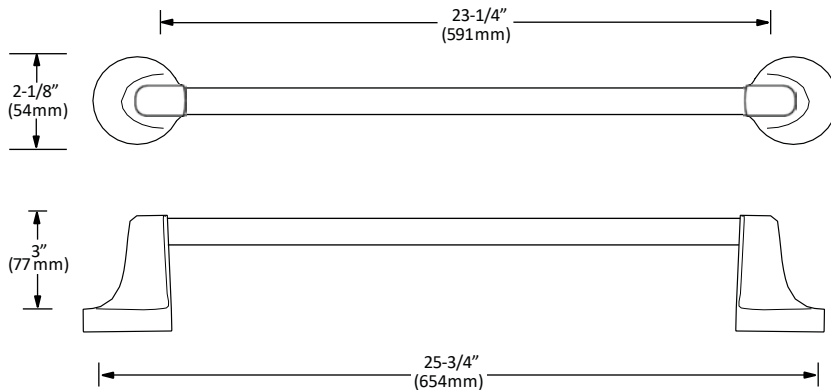

Bathroom Set

MODEL: MAYA (1700CP SERIES)

TOWEL BAR
TOILET PAPER HOLDER
ROBE HOOK
HAND TOWEL RING
SOLD AS SET OF 4PCS

FEATURES

- Concealed surface mount
- Mounting hardware included
- CP (Chrome Polished)

TOWEL BAR

Disclaimer: Nerval makes every effort to provide accurate specification data. However, specification may change without notice. Please visit the Nerval website to see NERVAL'S TERMS AND CONDITIONS.

HAND TOWEL RING

TOILET PAPER HOLDER

ROBE HOOK

Disclaimer: Nerval makes every effort to provide accurate specification data. However, specification may change without notice. Please visit the Nerval website to see NERVAL'S TERMS AND CONDITIONS.