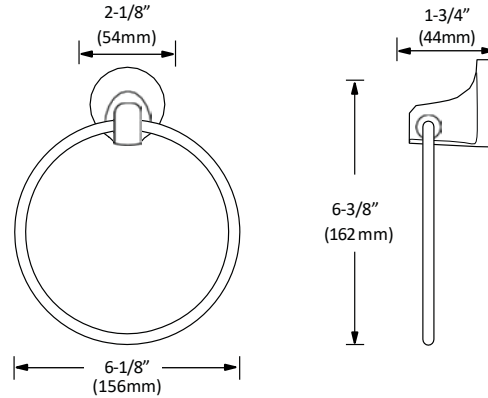

Bathroom Set

MODEL: MAYA (1700CP SERIES)

TOWEL BAR
TOILET PAPER HOLDER
ROBE HOOK
HAND TOWEL RING
SOLD AS SET OF 4PCS

FEATURES

- Concealed surface mount
- Mounting hardware included
- CP (Chrome Polished)

TOWEL BAR

Disclaimer: Nerval makes every effort to provide accurate specification data. However, specification may change without notice. Please visit the Nerval website to see NERVAL'S TERMS AND CONDITIONS.

HAND TOWEL RING

TOILET PAPER HOLDER

ROBE HOOK

Disclaimer: Nerval makes every effort to provide accurate specification data. However, specification may change without notice. Please visit the Nerval website to see NERVAL'S TERMS AND CONDITIONS.