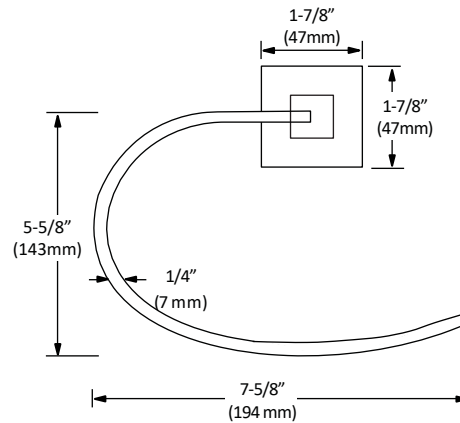

HAND TOWEL RING

BA-1604BN

FEATURES

- Concealed surface mount
- Mounting hardware included
- BN (Brushed Nickel)

TOWEL BAR

Disclaimer: Nerval makes every effort to provide accurate specification data. However, specification may change without notice. Please visit the Nerval website to see NERVAL'S TERMS AND CONDITIONS.

TOILET PAPER HOLDER

ROBE HOOK DOUBLE

HAND TOWEL RING

Disclaimer: Nerval makes every effort to provide accurate specification data. However, specification may change without notice. Please visit the Nerval website to see NERVAL'S TERMS AND CONDITONS.