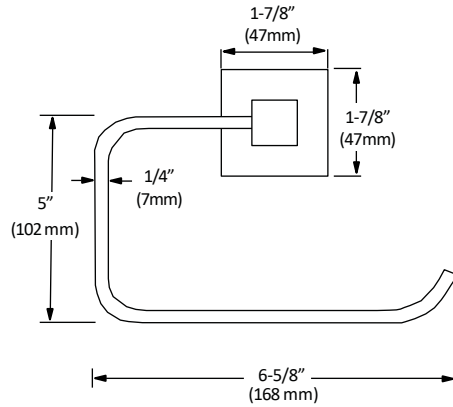

HAND TOWEL RING

BA-1604BN

FEATURES

- Concealed surface mount
- Mounting hardware included
- BN (Brushed Nickel)

TOWEL BAR

Disclaimer: Nerval makes every effort to provide accurate specification data. However, specification may change without notice. Please visit the Nerval website to see NERVAL'S TERMS AND CONDITIONS.

TOILET PAPER HOLDER

ROBE HOOK DOUBLE

HAND TOWEL RING

Disclaimer: Nerval makes every effort to provide accurate specification data. However, specification may change without notice. Please visit the Nerval website to see NERVAL'S TERMS AND CONDITONS.