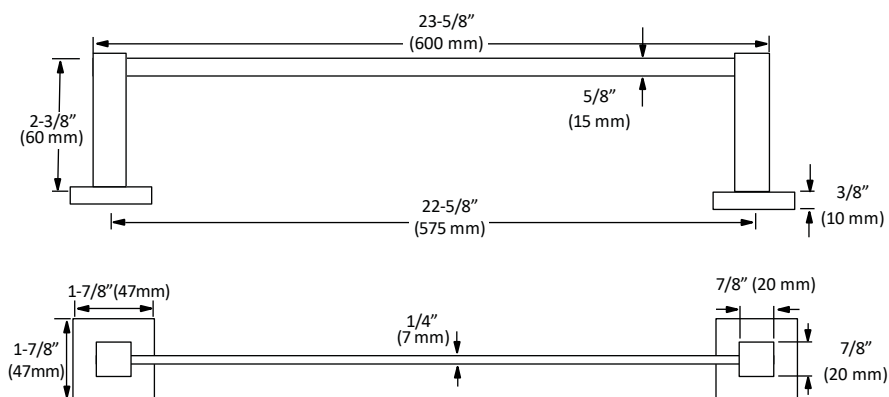

HAND TOWEL RING

BA-1604BN

FEATURES

- Concealed surface mount
- Mounting hardware included
- BN (Brushed Nickel)

TOWEL BAR

Disclaimer: Nerval makes every effort to provide accurate specification data. However, specification may change without notice. Please visit the Nerval website to see NERVAL'S TERMS AND CONDITIONS.