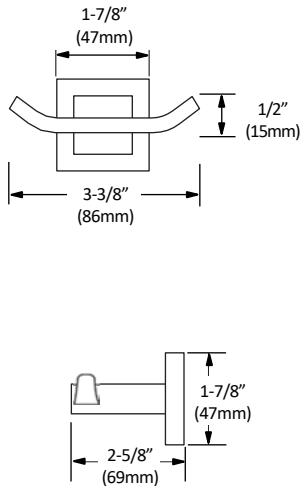

HAND TOWEL RING

BA-1604BN

FEATURES

- Concealed surface mount
- Mounting hardware included
- BN (Brushed Nickel)

TOWEL BAR

Disclaimer: Nerval makes every effort to provide accurate specification data. However, specification may change without notice. Please visit the Nerval website to see NERVAL'S TERMS AND CONDITIONS.

TOILET PAPER HOLDER

ROBE HOOK DOUBLE

HAND TOWEL RING

Disclaimer: Nerval makes every effort to provide accurate specification data. However, specification may change without notice. Please visit the Nerval website to see NERVAL'S TERMS AND CONDITONS.