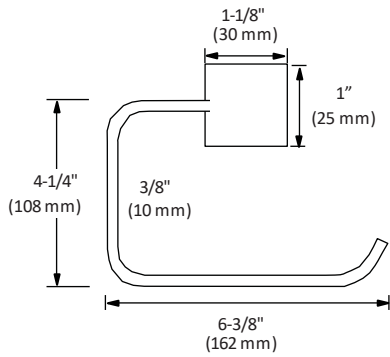

HAND TOWEL BAR

BA-1504CP

FEATURES

- Concealed surface mount
- Mounting hardware included
- CP (Chrome Polished)

TOWEL BAR

Disclaimer: Nerval makes every effort to provide accurate specification data. However, specification may change without notice. Please visit the Nerval website to see NERVAL'S TERMS AND CONDITIONS.

TOILET PAPER HOLDER

ROBE HOOK

HAND TOWEL BAR

Disclaimer: Nerval makes every effort to provide accurate specification data. However, specification may change without notice. Please visit the Nerval website to see NERVAL'S TERMS AND CONDTIONS.