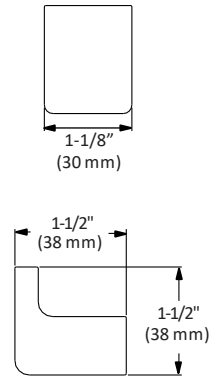

TOILET PAPER HOLDER

ROBE HOOK

HAND TOWEL BAR

Disclaimer: Nerval makes every effort to provide accurate specification data. However, specification may change without notice. Please visit the Nerval website to see NERVAL'S TERMS AND CONDTIONS.