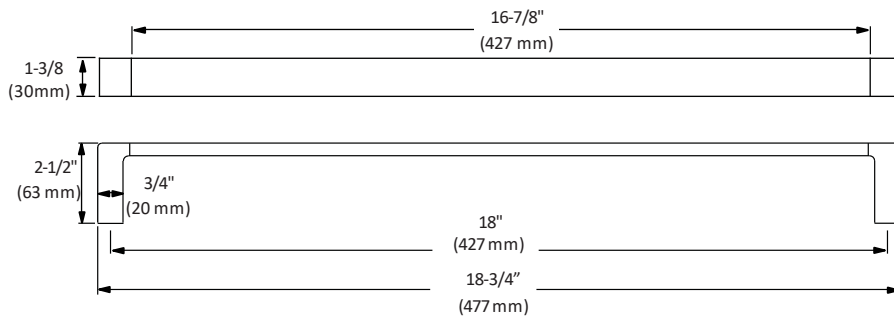

HAND TOWEL BAR

BA-1504CP

FEATURES

- Concealed surface mount
- Mounting hardware included
- CP (Chrome Polished)

TOWEL BAR

Disclaimer: Nerval makes every effort to provide accurate specification data. However, specification may change without notice. Please visit the Nerval website to see NERVAL'S TERMS AND CONDITIONS.