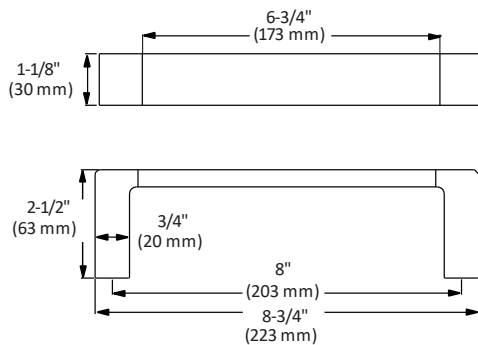

HAND TOWEL BAR

Disclaimer: Nerval makes every effort to provide accurate specification data. However, specification may change without notice. Please visit the Nerval website to see NERVAL'S TERMS AND CONDTIONS.