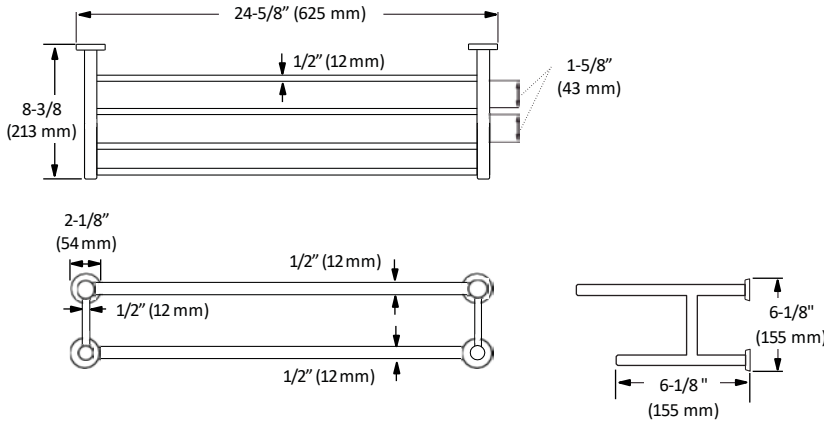

HAND TOWEL RING

BA-1404CP

TOWEL RACK

BA-1405CP

FEATURES:

- Concealed surface mount
- Mounting hardware included
- CP (Chrome Polished)

TOWEL BAR

Disclaimer: Nerval makes every effort to provide accurate specification data. However, specification may change without notice. Please visit the Nerval website to see NERVAL'S TERMS AND CONDITIONS.

TOWEL RACK

ROBE HOOK

HAND TOWEL RING

TOILET PAPER HOLDER

Disclaimer: Nerval makes every effort to provide accurate specification data. However, specification may change without notice. Please visit the Nerval website to see NERVAL'S TERMS AND CONDITIONS.