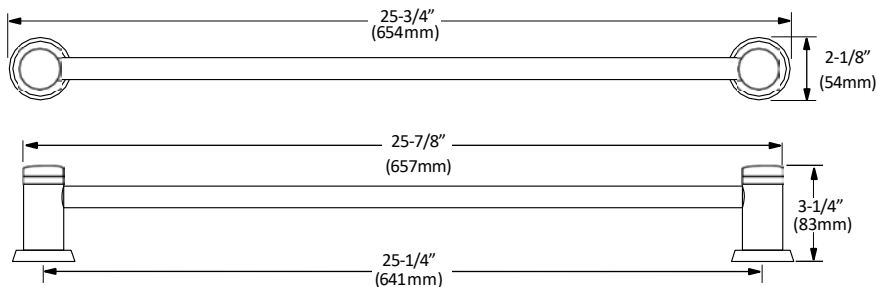

Bathroom Set

MODEL: MASON (1400CP SERIES)

TOWEL BAR

BA-1401CP

TOILET PAPER HOLDER

BA-1402CP

ROBE HOOK

BA-1403CP

HAND TOWEL RING

BA-1404CP

TOWEL RACK

BA-1405CP

FEATURES:

- Concealed surface mount
- Mounting hardware included
- CP (Chrome Polished)

TOWEL BAR

Disclaimer: Nerval makes every effort to provide accurate specification data. However, specification may change without notice. Please visit the Nerval website to see NERVAL'S TERMS AND CONDITIONS.