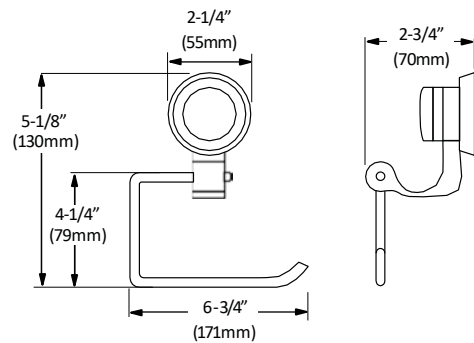

HAND TOWEL RING

BA-1404CP

TOWEL RACK

BA-1405CP

FEATURES:

- Concealed surface mount
- Mounting hardware included
- CP (Chrome Polished)

TOWEL BAR

Disclaimer: Nerval makes every effort to provide accurate specification data. However, specification may change without notice. Please visit the Nerval website to see NERVAL'S TERMS AND CONDITIONS.

TOWEL RACK

ROBE HOOK

HAND TOWEL RING

TOILET PAPER HOLDER

Disclaimer: Nerval makes every effort to provide accurate specification data. However, specification may change without notice. Please visit the Nerval website to see NERVAL'S TERMS AND CONDITIONS.