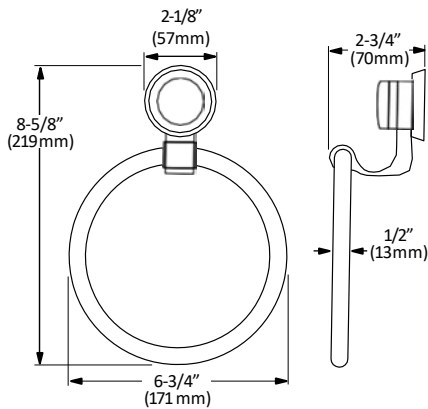

Bathroom Set

MODEL: MASON (1400CP SERIES)

TOWEL BAR

BA-1401CP

TOILET PAPER HOLDER

BA-1402CP

ROBE HOOK

BA-1403CP

HAND TOWEL RING

BA-1404CP

TOWEL RACK

BA-1405CP

FEATURES:

- Concealed surface mount
- Mounting hardware included
- CP (Chrome Polished)

TOWEL BAR

Disclaimer: Nerval makes every effort to provide accurate specification data. However, specification may change without notice. Please visit the Nerval website to see NERVAL'S TERMS AND CONDITIONS.

TOWEL RACK

ROBE HOOK

HAND TOWEL RING

TOILET PAPER HOLDER

Disclaimer: Nerval makes every effort to provide accurate specification data. However, specification may change without notice. Please visit the Nerval website to see NERVAL'S TERMS AND CONDITIONS.