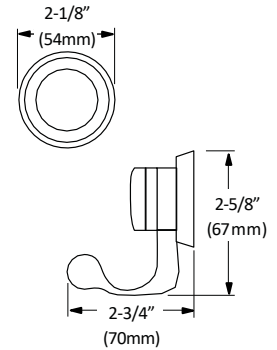

Bathroom Set

MODEL: MASON (1400CP SERIES)

TOWEL BAR

BA-1401CP

TOILET PAPER HOLDER

BA-1402CP

ROBE HOOK

BA-1403CP

HAND TOWEL RING

BA-1404CP

TOWEL RACK

BA-1405CP

FEATURES:

- Concealed surface mount
- Mounting hardware included
- CP (Chrome Polished)

TOWEL BAR

Disclaimer: Nerval makes every effort to provide accurate specification data. However, specification may change without notice. Please visit the Nerval website to see NERVAL'S TERMS AND CONDITIONS.

TOWEL RACK

ROBE HOOK

HAND TOWEL RING

TOILET PAPER HOLDER

Disclaimer: Nerval makes every effort to provide accurate specification data. However, specification may change without notice. Please visit the Nerval website to see NERVAL'S TERMS AND CONDITIONS.