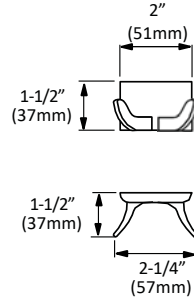

HAND TOWEL RING

BA-1204CP

FEATURES:

- Concealed surface mount
- Mounting hardware included
- CP (Chrome Polished)

TOWEL BAR

Disclaimer: Nerval makes every effort to provide accurate specification data. However, specification may change without notice. Please visit the Nerval website to see NERVAL'S TERMS AND CONDITIONS.

ROBE HOOK DOUBLE

HAND TOWEL RING

TOILET PAPER HOLDER

Disclaimer: Nerval makes every effort to provide accurate specification data. However, specification may change without notice. Please visit the Nerval website to see NERVAL'S TERMS AND CONDITIONS.