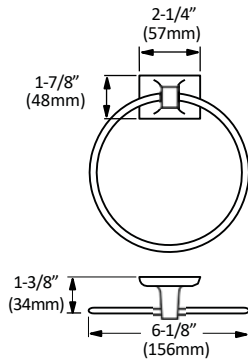

HAND TOWEL RING

BA-1204CP

FEATURES:

- Concealed surface mount
- Mounting hardware included
- CP (Chrome Polished)

TOWEL BAR

Disclaimer: Nerval makes every effort to provide accurate specification data. However, specification may change without notice. Please visit the Nerval website to see NERVAL'S TERMS AND CONDITIONS.

ROBE HOOK DOUBLE

HAND TOWEL RING

TOILET PAPER HOLDER

Disclaimer: Nerval makes every effort to provide accurate specification data. However, specification may change without notice. Please visit the Nerval website to see NERVAL'S TERMS AND CONDITIONS.