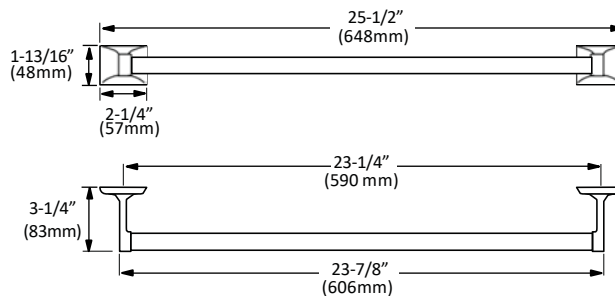

HAND TOWEL RING

BA-1204CP

FEATURES:

- Concealed surface mount
- Mounting hardware included
- CP (Chrome Polished)

TOWEL BAR

Disclaimer: Nerval makes every effort to provide accurate specification data. However, specification may change without notice. Please visit the Nerval website to see NERVAL'S TERMS AND CONDITIONS.

ROBE HOOK DOUBLE

HAND TOWEL RING

TOILET PAPER HOLDER

Disclaimer: Nerval makes every effort to provide accurate specification data. However, specification may change without notice. Please visit the Nerval website to see NERVAL'S TERMS AND CONDITIONS.