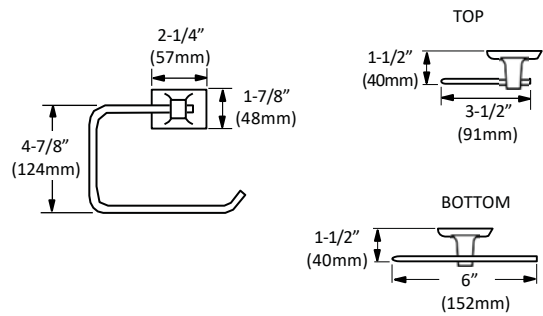

HAND TOWEL RING

BA-1204CP

FEATURES:

- Concealed surface mount
- Mounting hardware included
- CP (Chrome Polished)

TOWEL BAR

Disclaimer: Nerval makes every effort to provide accurate specification data. However, specification may change without notice. Please visit the Nerval website to see NERVAL'S TERMS AND CONDITIONS.

ROBE HOOK DOUBLE

HAND TOWEL RING

TOILET PAPER HOLDER

Disclaimer: Nerval makes every effort to provide accurate specification data. However, specification may change without notice. Please visit the Nerval website to see NERVAL'S TERMS AND CONDITIONS.