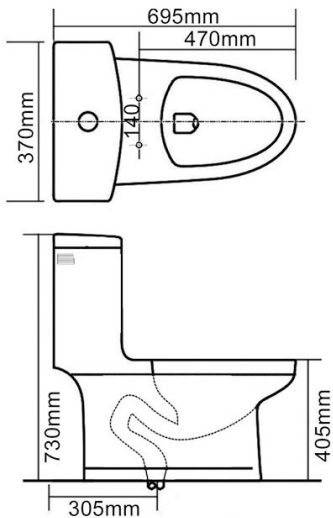

Disclaimer: Nerval makes every effort to provide accurate specification data. However, specification may change without notice. Please visit nerval website to see NERVAL'S TERMS AND CONDITIONS.