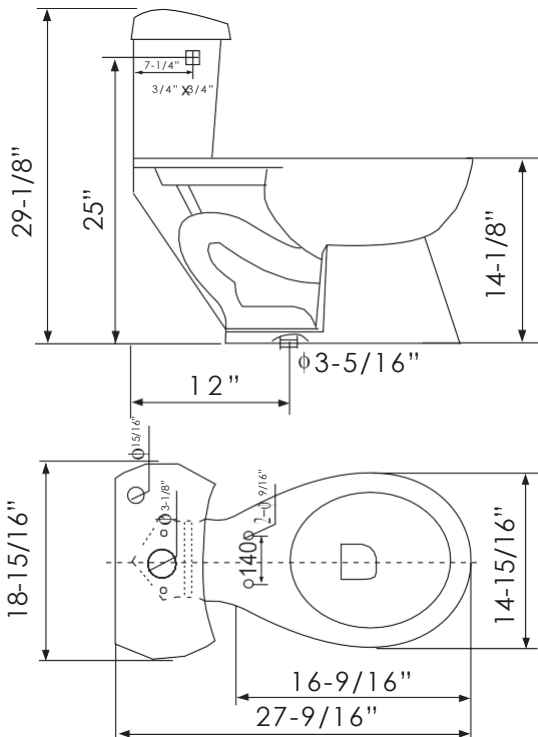

Disclaimer: Nerval makes every effort to provide accurate specification data. However, specification may change without notice. Please visit nerval website to see NERVAL'S TERMS AND CONDITIONS.