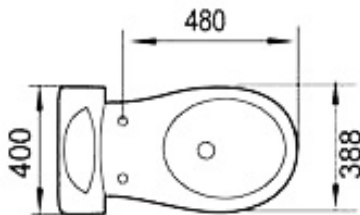

## Two Piece Toilet Elongate

**Model: WF-309DF**

Desc: Two Piece Toilet

Shape: Elongate

Flush: Dual flush

Rough-in: 12"

Flush Lever: Chrome plated

Seat: Not Included

Fill Valve: Anti-Siphon

GPF: 6 Lpf (Full flush) - 4 Lpf (Small flush)

Size: 480 x 400 x 770mm

Seat Bowl Height: 16.5"

Trapway: 2-1/4" dia

Map: 1000 9

Wax Ring: Included

Certificate: cUPC