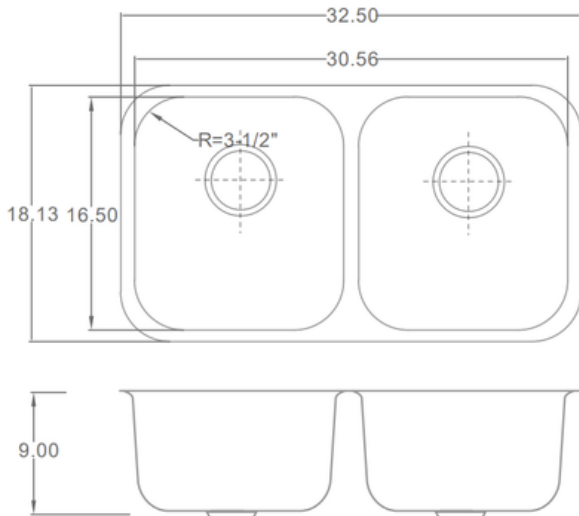

# STAINLESS STEEL SINK

STOCK PROGRAM

MODEL: SS-117-20-3218A0

DEPTH	GAUGE/THICKNESS
9"	18GA

- Under-mount Double Bowl Sink 50/50
- Dimensions: 32-1/4x18-1/2"
- Material: SS304
- Finish: Brushed

Undercoated and Sound Pads

3-1/2" Drain Opening

Supplied with Fasteners

cUPC Certified

Disclaimer: Nerval makes every effort to provide accurate specification data. However, specification may change without notice. Please visit nerval website to see Nerval's terms and conditions.