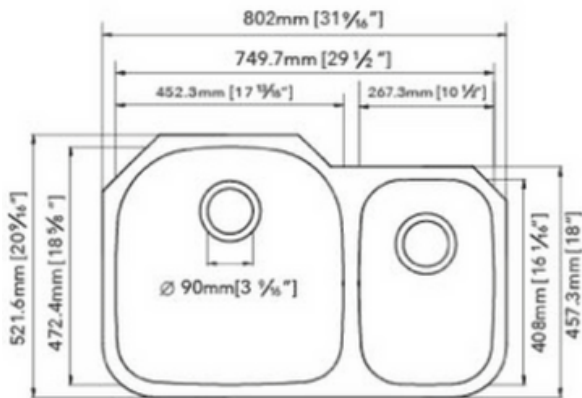

# STAINLESS STEEL SINK

SPECIAL ORDER

MODEL: SS-117-20-3120B2

DEPTH	GAUGE
7"	16
9"	16

- Under-mount Double Bowl Sink
- Dimensions: 31-9/16"x20-9/16"
- Material: SS304
- Finish: Brushed

Undercoated and Sound Pads

3-1/2" Drain Opening

Supplied with Fasteners

cUPC Certified

Disclaimer: Nerval makes every effort to provide accurate specification data. However, specification may change without notice. Please visit nerval website to see Nerval's terms and conditions.