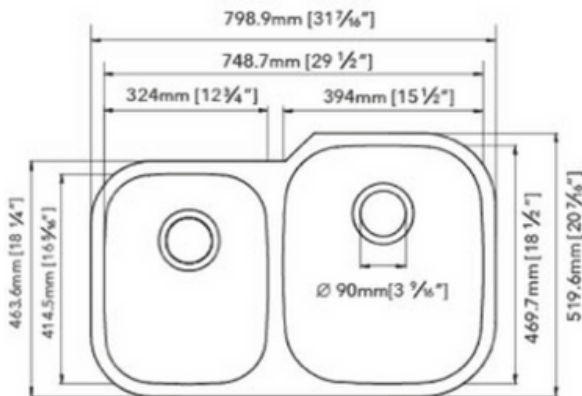

STAINLESS STEEL SINK

SPECIAL ORDER

MODEL: SS-117-20-3120A2R

DEPTH	GAUGE
7.5"/9"	18/16

- Under-mount Double Bowl Sink
- Dimensions: 31-7/16"x18-1/4"
- Material: SS304
- Finish: Brushed

Undercoated and Sound Pads

3-1/2" Drain Opening

Supplied with Fasteners

cUPC Certified

Disclaimer: Nerval makes every effort to provide accurate specification data. However, specification may change without notice. Please visit nerval website to see Nerval's terms and conditions.