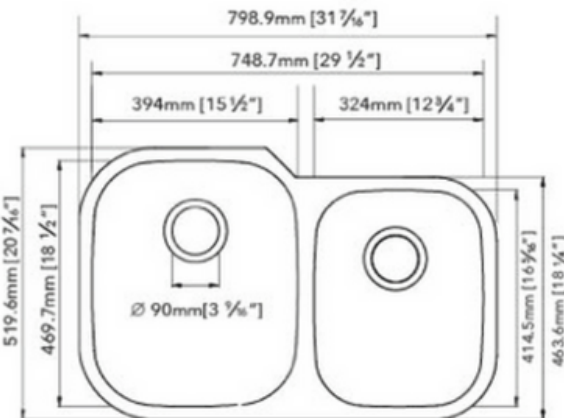

STAINLESS STEEL SINK

SPECIAL ORDER

MODEL: SS-117-20-3120A2

DEPTH	GAUGE
9"7.5"	18/16

- Under-mount Double Bowl Sink
- Dimensions: 31-7/16"x20-7/16"
- Material: SS304
- Finish: Brushed

Undercoated and Sound Pads

3-1/2" Drain Opening

Supplied with Fasteners

cUPC Certified

Disclaimer: Nerval makes every effort to provide accurate specification data. However, specification may change without notice. Please visit nerval website to see Nerval's terms and conditions.