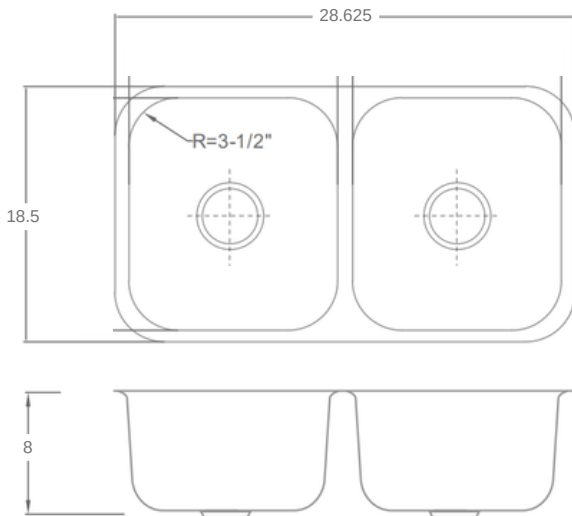

STAINLESS STEEL SINK

STOCK PROGRAM

MODEL: SS-117-20-2918A0

DEPTH	GAUGE/THICKNESS
8"	18GA

- Under-mount Double Bowl Sink 50/50
- Dimensions: 28-5/8x18-1/2"
- Material: 304
- Finish: Brushed

Undercoated and Sound Pads

3-1/2" Drain Opening

Supplied with Fasteners

cUPC Certified

Disclaimer: Nerval makes every effort to provide accurate specification data. However, specification may change without notice. Please visit nerval website to see Nerval's terms and conditions.