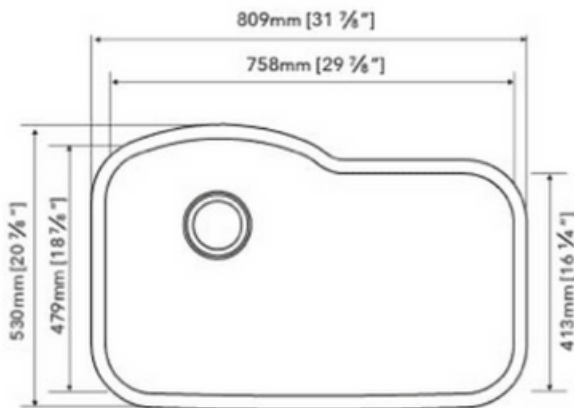

STAINLESS STEEL SINK

SPECIAL ORDER

MODEL: SS-117-10-3120A1

DEPTH	GAUGE
9"	18

- Under-mount Single Bowl Sink
- Dimensions: 31-7/8"x20-7/8"
- Material: SS304
- Finish: Brushed

Undercoated and Sound Pads

3-1/2" Drain Opening