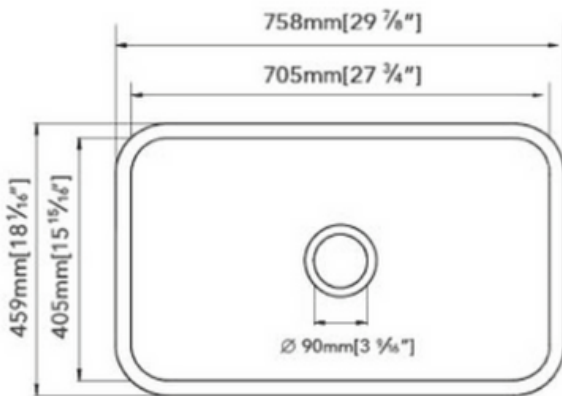

STAINLESS STEEL SINK

SPECIAL ORDER

MODEL: SS-117-10-3018B1

DEPTH	GAUGE
9"	18/16
10"	18/16

- Under-mount Single Bowl Sink
- Dimensions: 29-7/8"x18-1/16"
- Material: SS304
- Finish: Brushed

Undercoated and Sound Pads

3-1/2" Drain Opening

Supplied with Fasteners

cUPC Certified

SPECIFICATION

Disclaimer: Nerval makes every effort to provide accurate specification data. However, specification may change without notice. Please visit nerval website to see Nerval's terms and conditions.