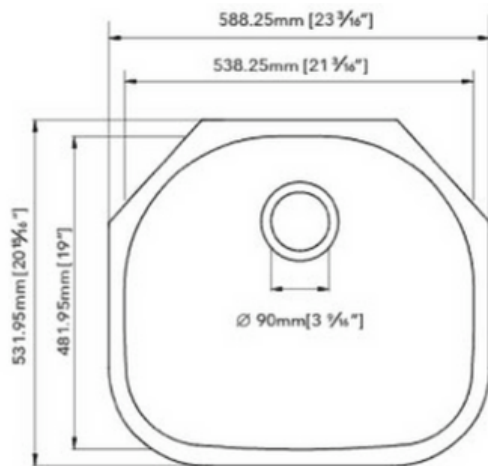

STAINLESS STEEL SINK

SPECIAL ORDER

MODEL: SS-117-10-2321A1

DEPTH	GAUGE
9"	18/16
10"	18/16

- Under-mount Single Bowl Sink
- Dimensions: 23-3/16"x20-15/16"
- Material: SS304
- Finish: Brushed

Undercoated and Sound Pads

3-1/2" Drain Opening

Supplied with Fasteners

cUPC Certified

Disclaimer: Nerval makes every effort to provide accurate specification data. However, specification may change without notice. Please visit nerval website to see Nerval's terms and conditions.