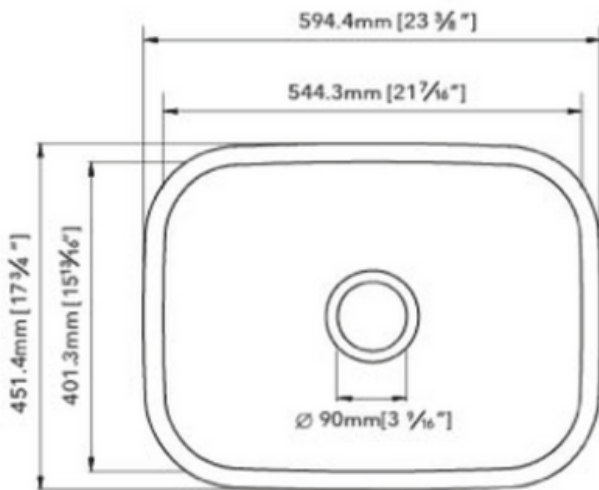

STAINLESS STEEL SINK

STOCK PROGRAM

MODEL: SS-117-10-2317A1

DEPTH	GAUGE/THICKNESS
9"	18GA

- Under-mount Single Bowl Sink
- Dimensions: 23-3/8"x17-3/4"
- Material: 304
- Finish: Brushed

Undercoated and Sound Pads

3-1/2" Drain Opening

Supplied with Fasteners

cUPC Certified

SPECIFICATION

Disclaimer: Nerval makes every effort to provide accurate specification data. However, specification may change without notice. Please visit nerval website to see Nerval's terms and conditions.