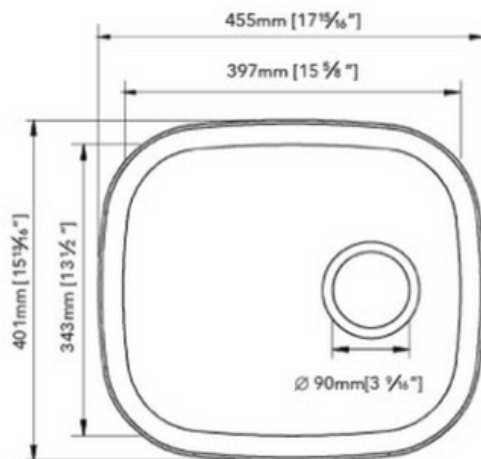

STAINLESS STEEL SINK

SPECIAL ORDER

MODEL: SS-117-10-1618B1

DEPTH	GAUGE
9"	16

- Under-mount Single Bowl Sink
- Dimensions: 17-15/16"x15-13/16"
- Material: SS304
- Finish: Brushed

Undercoated and Sound Pads

3-1/2" Drain Opening