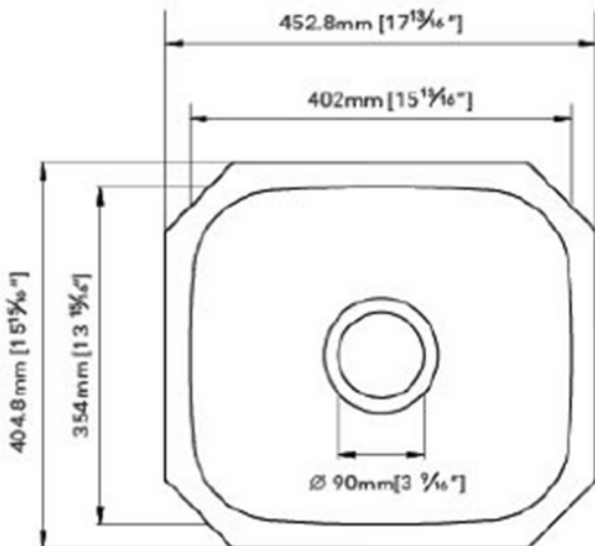

STAINLESS STEEL SINK

STOCK PROGRAM

MODEL: SS-117-10-1618A1

DEPTH	GAUGE/THICKNESS
8"	18GA

- Under-mount Single Bowl Sink
- Dimensions: 16"x18"
- Material: 304
- Finish: Brushed

Undercoated and Sound Pads

3-1/2" Drain Opening