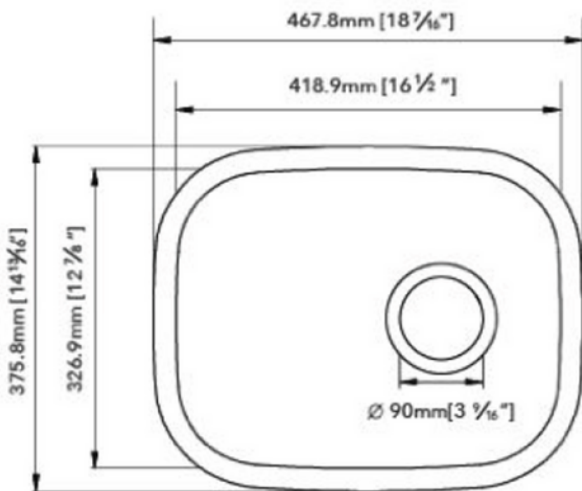

# STAINLESS STEEL SINK

STOCK PROGRAM

MODEL: SS-117-10-1518A1

DEPTH	GAUGE/THICKNESS
7"	18GA

- Under-mount Single Bowl Sink
- Dimensions: 14-13/16"x18-7/16"
- Material: 304
- Finish: Brushed

Undercoated and Sound Pads

3-1/2" Drain Opening

Supplied with Fasteners

cUPC Certified

Disclaimer: Nerval makes every effort to provide accurate specification data. However, specification may change without notice. Please visit nerval website to see Nerval's terms and conditions.