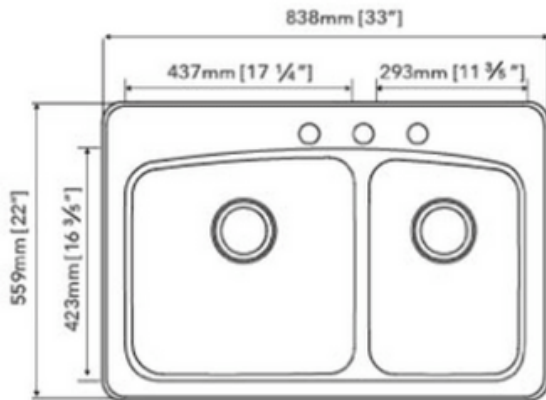

# STAINLESS STEEL SINK

SPECIAL ORDER

MODEL: SS-116-20-3322R2

DEPTH	GAUGE	HOLES
8"/8"	18/20	3/4
9"/7.5"	18/20	3/4

- Top-mount Double Bowl Sink
- Dimensions: 33"x22"
- Material: SS304
- Finish: Brushed

Undercoated and Sound Pads

3-1/2" Drain Opening

Supplied with Fasteners

cUPC Certified

Disclaimer: Nerval makes every effort to provide accurate specification data. However, specification may change without notice. Please visit nerval website to see Nerval's terms and conditions.