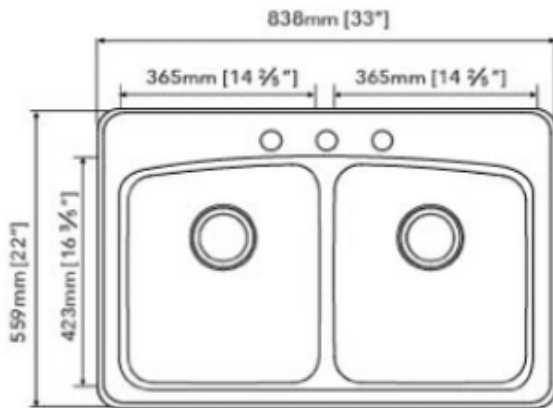

STAINLESS STEEL SINK

SPECIAL ORDER

MODEL: SS-116-20-3322R0

DEPTH	GAUGE	HOLES
8"/9"	18	3/4

- Top-mount Double Bowl Sink 50/50
- Dimensions: 33"x22"
- Material: SS304
- Finish: Brushed

Undercoated and Sound Pads

3-1/2" Drain Opening

Supplied with Fasteners

cUPC Certified

Disclaimer: Nerval makes every effort to provide accurate specification data. However, specification may change without notice. Please visit nerval website to see Nerval's terms and conditions.