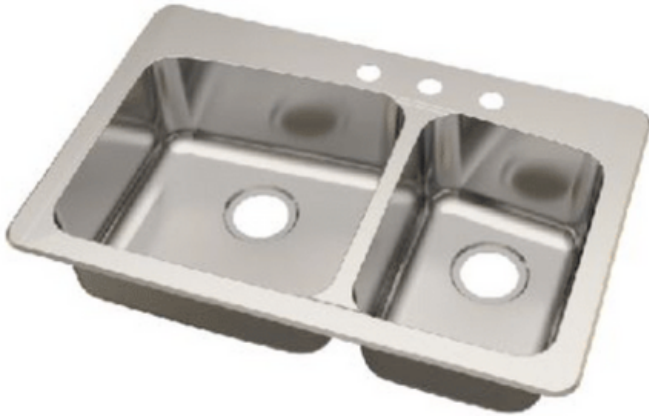

STAINLESS STEEL SINK

SPECIAL ORDER

MODEL: SS-116-20-3322P2

DEPTH	GAUGE	HOLES
8" / 8"	18/20	3/4
9" / 7.5"	18/20	3/4

- Top-mount Double Bowl Sink
- Dimensions: 33"x22"
- Material: SS304
- Finish: Brushed

Undercoated and Sound Pads

3-1/2" Drain Opening

Supplied with Fasteners

cUPC Certified

Disclaimer: Nerval makes every effort to provide accurate specification data. However, specification may change without notice. Please visit nerval website to see Nerval's terms and conditions.