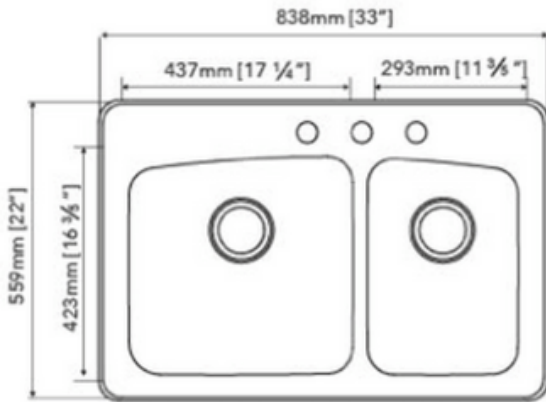

STAINLESS STEEL SINK

SPECIAL ORDER

MODEL: SS-116-20-3322P2

DEPTH	GAUGE	HOLES
8" / 8"	18/20	3/4
9" / 7.5"	18/20	3/4

- Top-mount Double Bowl Sink
- Dimensions: 33"x22"
- Material: SS304
- Finish: Brushed

Undercoated and Sound Pads

3-1/2" Drain Opening

Supplied with Fasteners

cUPC Certified

Disclaimer: Nerval makes every effort to provide accurate specification data. However, specification may change without notice. Please visit nerval website to see Nerval's terms and conditions.