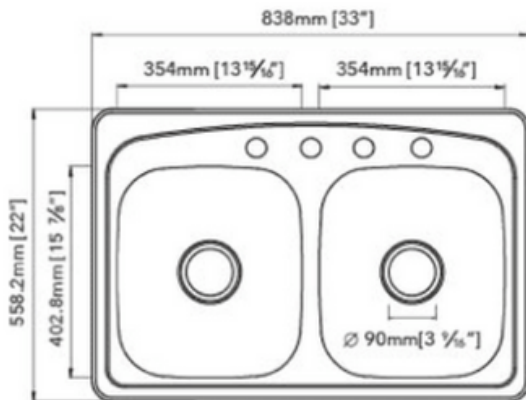

STAINLESS STEEL SINK

SPECIAL ORDER

MODEL: SS-116-20-3322G0

DEPTH	GAUGE	HOLES
9"	18	3/4

- Top-mount Double Bowl Sink 50/50
- Dimensions: 33"x22"
- Material: SS304
- Finish: Brushed

Undercoated and Sound Pads

3-1/2" Drain Opening

Supplied with Fasteners

cUPC Certified

SPECIFICATION

Disclaimer: Nerval makes every effort to provide accurate specification data. However, specification may change without notice. Please visit nerval website to see Nerval's terms and conditions.