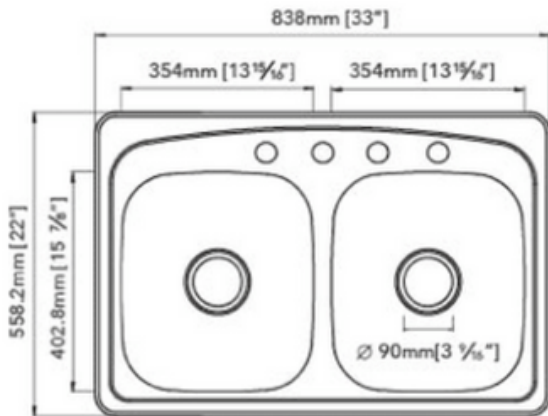

# STAINLESS STEEL SINK

SPECIAL ORDER

MODEL: SS-116-20-3322E0

DEPTH	GAUGE	HOLES
8.5"	20	3/4

- Top-mount Double Bowl Sink 50/50
- Dimensions: 33"x22"
- Material: SS304
- Finish: Brushed

Undercoated and Sound Pads

3-1/2" Drain Opening

Supplied with Fasteners

cUPC Certified

Disclaimer: Nerval makes every effort to provide accurate specification data. However, specification may change without notice. Please visit nerval website to see Nerval's terms and conditions.