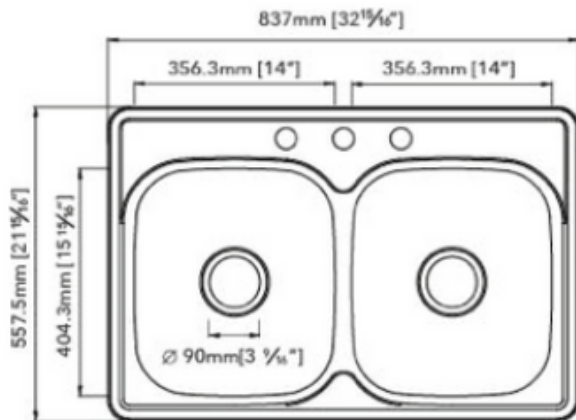

# STAINLESS STEEL SINK

SPECIAL ORDER

MODEL: SS-116-20-3322D0

DEPTH	GAUGE	HOLES
6"	24/22	3/4
7"	23/22/20	3/4
8"	22/20	3/4
10	20	3/4

- Top-mount Double Bowl Sink 50/50
- Dimensions: 32-15/16"x21-15/16"
- Material: SS304
- Finish: Brushed

Undercoated and Sound Pads

3-1/2" Drain Opening

Supplied with Fasteners

cUPC Certified

Disclaimer: Nerval makes every effort to provide accurate specification data. However, specification may change without notice. Please visit nerval website to see Nerval's terms and conditions.