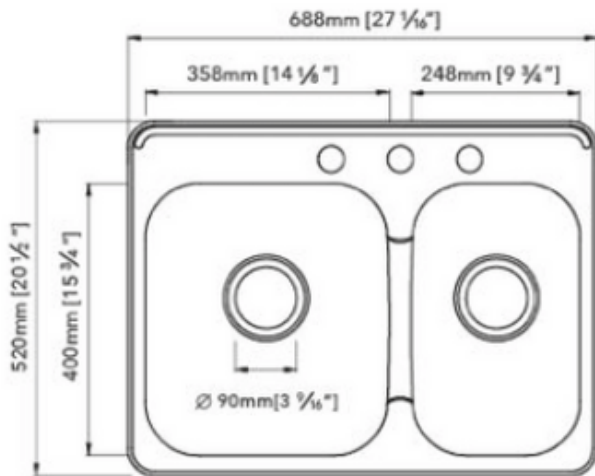

# STAINLESS STEEL SINK

SPECIAL ORDER

MODEL: SS-116-20-2720A2

DEPTH	GAUGE	HOLES
8"	20	3

- Top-mount Double Bowl Sink
- Dimensions: 27-1/16"x20-1/2"
- Material: SS304
- Finish: Brushed

Undercoated and Sound Pads

3-1/2" Drain Opening

Supplied with Fasteners

cUPC Certified

SPECIFICATION

Disclaimer: Nerval makes every effort to provide accurate specification data. However, specification may change without notice. Please visit nerval website to see Nerval's terms and conditions.