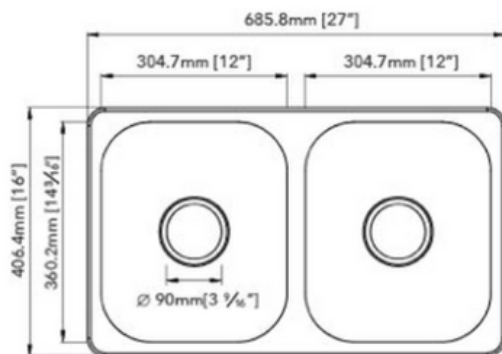

STAINLESS STEEL SINK

SPECIAL ORDER

MODEL: SS-116-20-2716A0

DEPTH	GAUGE
7"	22

- Top-mount Double Bowl Sink 50/50
- Dimensions: 27"x16"
- Material: SS304
- Finish: Brushed

Undercoated and Sound Pads

3-1/2" Drain Opening