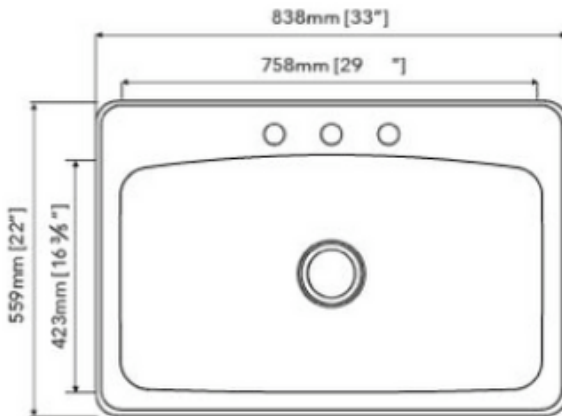

STAINLESS STEEL SINK

SPECIAL ORDER

MODEL: SS-116-10-3322P1

DEPTH	GAUGE	HOLES
8"9"	18/20	3/4

- Top-mount Single Bowl Sink
- Dimensions: 33"x22"
- Material: SS304
- Finish: Brushed

Undercoated and Sound Pads

3-1/2" Drain Opening

Supplied with Fasteners

cUPC Certified

Disclaimer: Nerval makes every effort to provide accurate specification data. However, specification may change without notice. Please visit nerval website to see Nerval's terms and conditions.