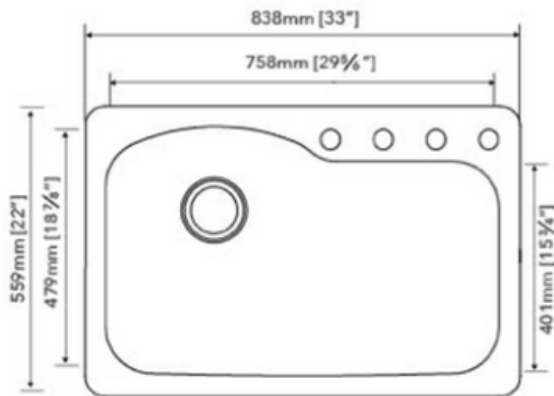

STAINLESS STEEL SINK

SPECIAL ORDER

MODEL: SS-116-10-3322C1

DEPTH	GAUGE	HOLES
9"	18	3/4

- Top-mount Single Bowl Sink
- Dimensions: 33"x22"
- Material: SS304
- Finish: Brushed

Undercoated and Sound Pads

3-1/2" Drain Opening