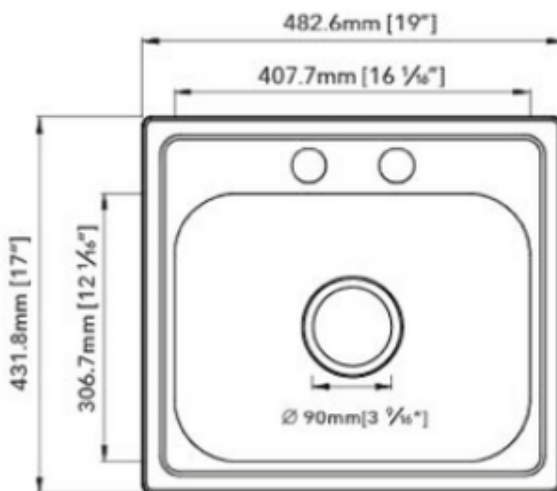

STAINLESS STEEL SINK

SPECIAL ORDER

MODEL: SS-116-10-1917A1

DEPTH	GAUGE	HOLES
8"	20	2

- Top-mount Single Bowl Sink
- Dimensions: 17"x19"
- Material: SS304
- Finish: Brushed

Undercoated and Sound Pads

3-1/2" Drain Opening